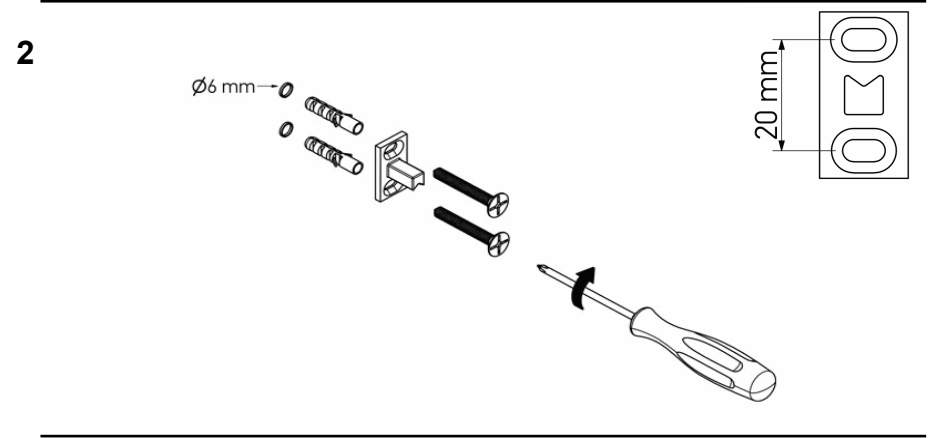

Product Description

Line: Allegory

Type: Toilet Roll Holder

Code: 25606

Metal: Brass

Product Photo

Mounting Instructions