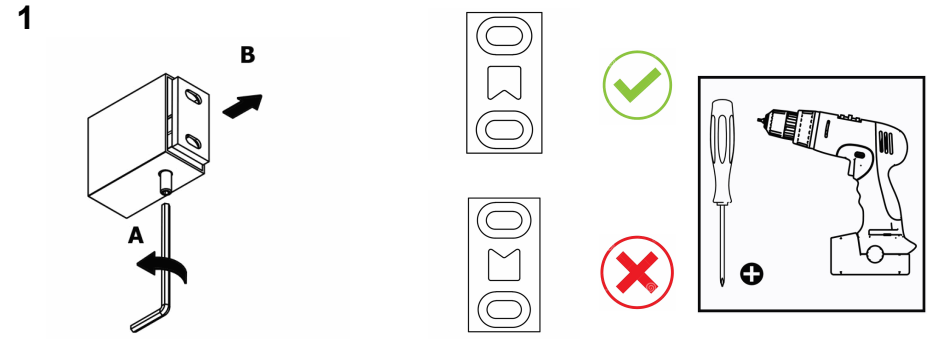

Product Description

Line: Allegory

Type: Toilet Roll Holder

Code: 25606

Metal: Brass

Product Photo

Mounting Instructions