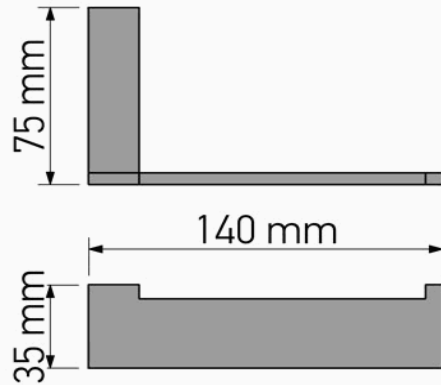

Technical Sheet

KATSIERIS BROS S.A.

Industry Bathroom accessories, Design & Manufacturing, Koropi Industrial Region, Loc: Poka 194 00, Koropi P.O. 27. Athens-Greece T:+30 210 6627 500
info@sanco.gr, www.sanco.gr