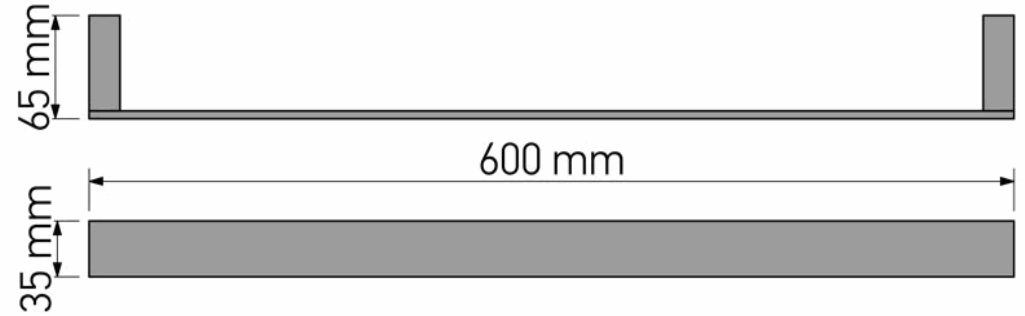

Technical Sheet

Finishing : Chrome
Metal : Brass

KATSIERIS BROS S.A.

Industry Bathroom accessories, Design & Manufacturing, Koropi Industrial Region, Loc: Poka 194 00, Koropi P.O. 27. Athens-Greece T:+30 210 6627 500, F:+30 210 6626 830
info@sanco.gr, www.sanco.gr

Environmental Management System
EAOT EN ISO 14001:2004
Cert. No 144/1/2010