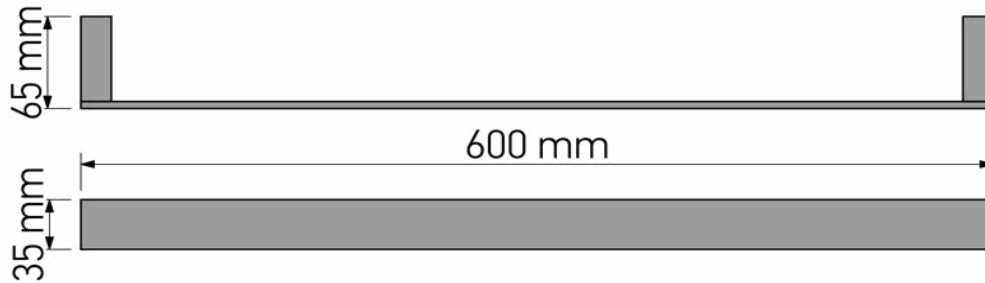

Technical Sheet

KATSIERIS BROS S.A.

Industry Bathroom accessories, Design & Manufacturing, Koropi Industrial Region, Loc: Poka 194 00, Koropi P.O. 27. Athens-Greece T:+30 210 6627 500
info@sanco.gr, www.sanco.gr

Environmental Management System
EAOT EN ISO 14001:2004
Cert. No 144/1/2010