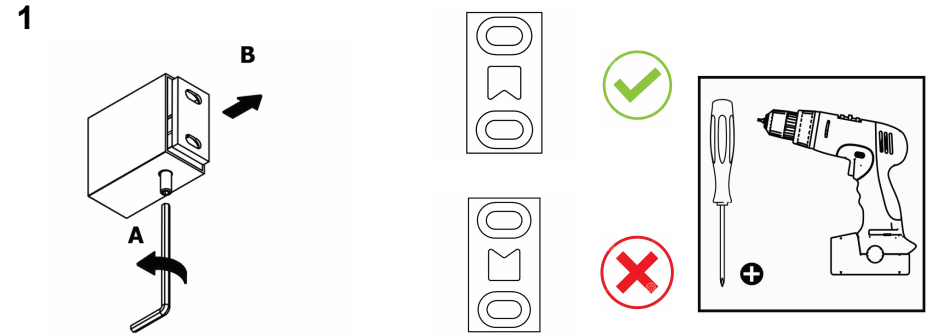

Mounting Instructions