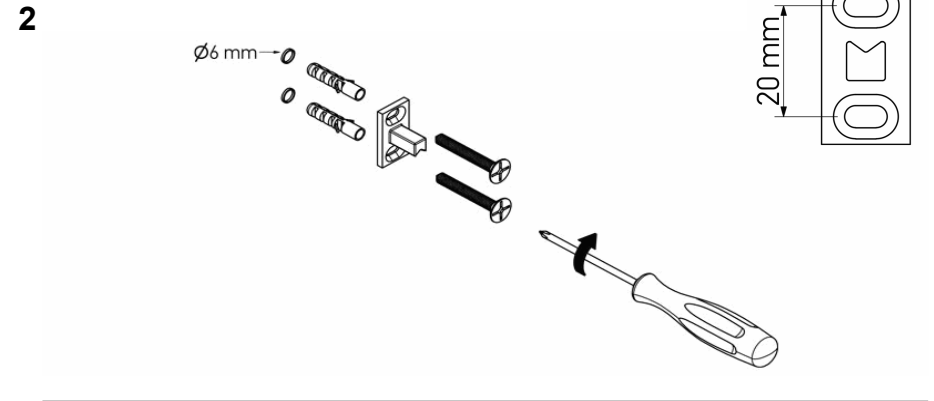

Mounting Instructions