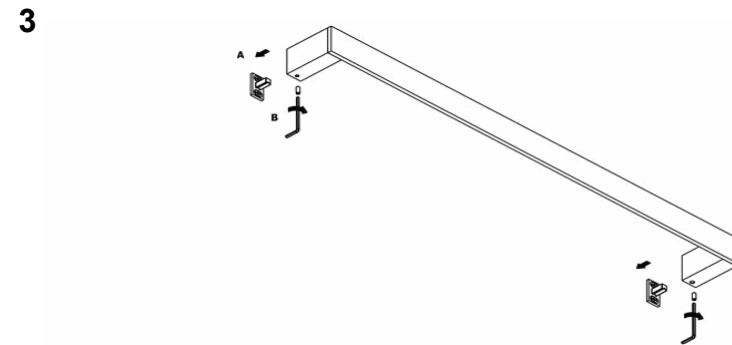

Mounting Instructions