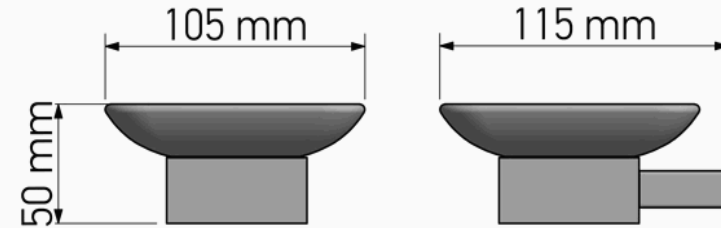

Technical Sheet

Finishing : Chrome
Metal : Brass

KATSIERIS BROS S.A.

Industry Bathroom accessories, Design & Manufacturing, Koropi Industrial Region, Loc: Poka 194 00, Koropi P.O. 27. Athens-Greece T:+30 210 6627 500, F:+30 210 6626 830
info@sanco.gr, www.sanco.gr

Environmental Management System
EAOT EN ISO 14001:2004
Cert. No 144/Γ/2010