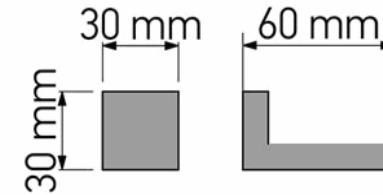

Product Description

Line : Minimal
Type : Single Bath Robe Hook
Code : 24208

Technical Sheet

Finishing : Chrome
Metal : Brass

KATSIERIS BROS S.A.

Industry Bathroom accessories, Design & Manufacturing, Koropi Industrial Region, Loc: Poka 194 00, Koropi P.O. 27. Athens-Greece T:+30 210 6627 500, F:+30 210 6626 830
info@sanco.gr, www.sanco.gr

Environmental Management System
EAOT EN ISO 14001:2004
Cert. No 144/Γ/2010