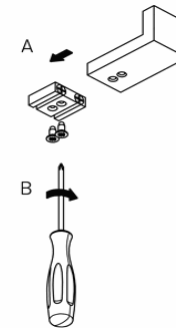

Product Description

Line: Minimal

Type: Single Bath Robe Hook

Code: 24208

Metal: Brass

Product Photo

Mounting Instructions

1

2

3

Technical Sheet

KATSIERIS BROS S.A.

Industry Bathroom accessories, Design & Manufacturing, Koropi Industrial Region, Loc: Poka 194 00, Koropi P.O. 27. Athens-Greece T:+30 210 6627 500
info@sanco.gr, www.sanco.gr

Environmental Management System
EAOT EN ISO 14001:2004
Cert. No 144/1/2010