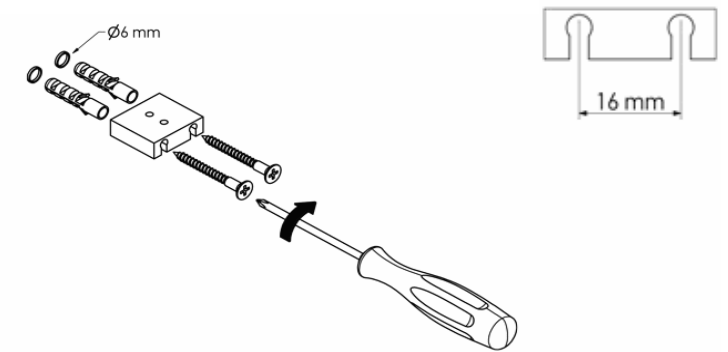

Product Description

Line: Minimal

Type: Single Bath Robe Hook

Code: 24208

Metal: Brass

Product Photo

Mounting Instructions

1

2

3

Technical Sheet

KATSIERIS BROS S.A.

Industry Bathroom accessories, Design & Manufacturing, Koropi Industrial Region, Loc: Poka 194 00, Koropi P.O. 27. Athens-Greece T:+30 210 6627 500
info@sanco.gr, www.sanco.gr

Environmental Management System
EAOT EN ISO 14001:2004
Cert. No 144/1/2010