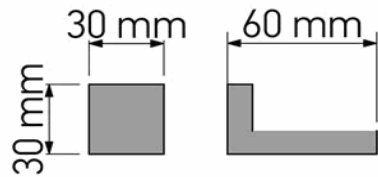

Technical Sheet

KATSIERIS BROS S.A.

Industry Bathroom accessories, Design & Manufacturing, Koropi Industrial Region, Loc: Poka 194 00, Koropi P.O. 27. Athens-Greece T:+30 210 6627 500
info@sanco.gr, www.sanco.gr

Environmental Management System
EAOT EN ISO 14001:2004
Cert. No 144/1/2010