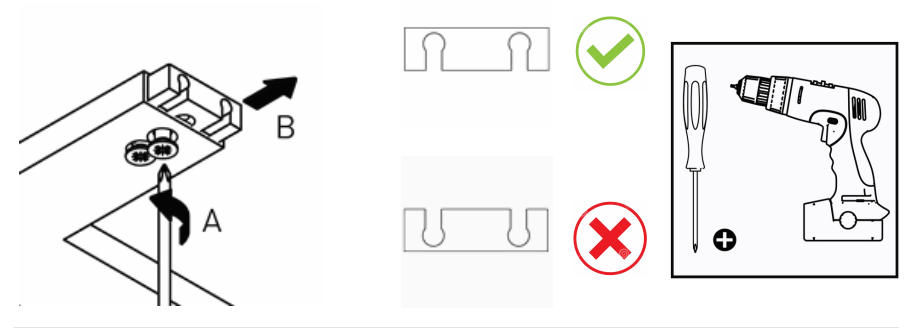

Product Description

Line: Minimal

Type: Single Bath Robe Hook

Code: 24208

Metal: Brass

Product Photo

Mounting Instructions

1

2