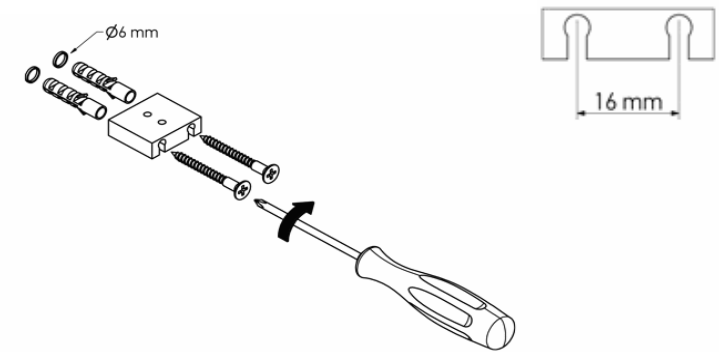

Product Description

Line: Minimal

Type: Toilet Roll Holder

Code: 24206

Metal: Brass

Product Photo

Mounting Instructions

1

2

3

Technical Sheet

KATSIERIS BROS S.A.

Industry Bathroom accessories, Design & Manufacturing, Koropi Industrial Region, Loc: Poka 194 00, Koropi P.O. 27. Athens-Greece T:+30 210 6627 500
info@sanco.gr, www.sanco.gr