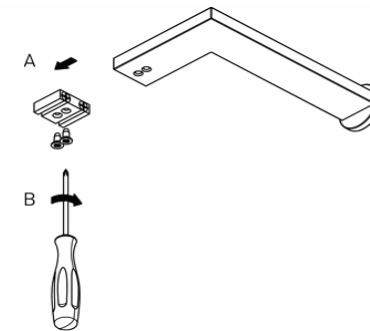

Product Description

Line: Minimal

Type: Toilet Roll Holder

Code: 24206

Metal: Brass

Product Photo

Mounting Instructions

1

2

3

Technical Sheet

KATSIERIS BROS S.A.

Industry Bathroom accessories, Design & Manufacturing, Koropi Industrial Region, Loc: Poka 194 00, Koropi P.O. 27. Athens-Greece T:+30 210 6627 500
info@sanco.gr, www.sanco.gr