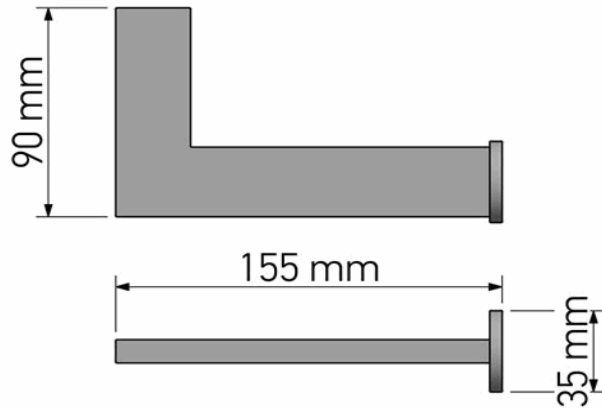

Technical Sheet

KATSIERIS BROS S.A.

Industry Bathroom accessories, Design & Manufacturing, Koropi Industrial Region, Loc: Poka 194 00, Koropi P.O. 27. Athens-Greece T:+30 210 6627 500
info@sanco.gr, www.sanco.gr