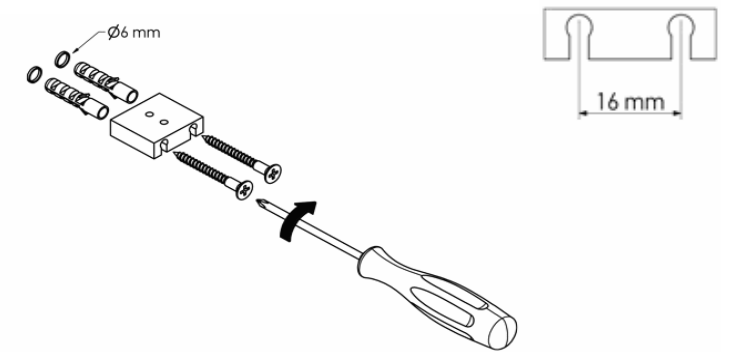

Product Description

Line: Minimal

Type: Single Towel Rail 60cm

Code: 24204

Metal: Brass

Product Photo

Mounting Instructions

1

2

3

Technical Sheet

KATSIERIS BROS S.A.

Industry Bathroom accessories, Design & Manufacturing, Koropi Industrial Region, Loc: Poka 194 00, Koropi P.O. 27. Athens-Greece T:+30 210 6627 500
info@sanco.gr, www.sanco.gr

Environmental Management System
EAOT EN ISO 14001:2004
Cert. No 144/1/2010