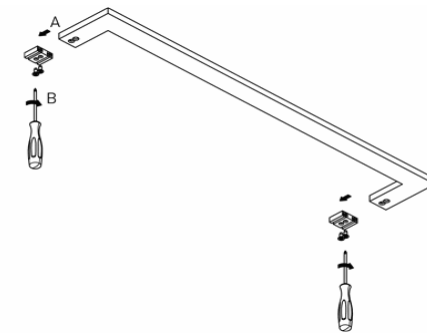

Product Description

Line: Minimal

Type: Single Towel Rail 60cm

Code: 24204

Metal: Brass

Product Photo

Mounting Instructions

1

2

3

Technical Sheet

KATSIERIS BROS S.A.

Industry Bathroom accessories, Design & Manufacturing, Koropi Industrial Region, Loc: Poka 194 00, Koropi P.O. 27. Athens-Greece T:+30 210 6627 500
info@sanco.gr, www.sanco.gr

Environmental Management System
EAOT EN ISO 14001:2004
Cert. No 144/1/2010