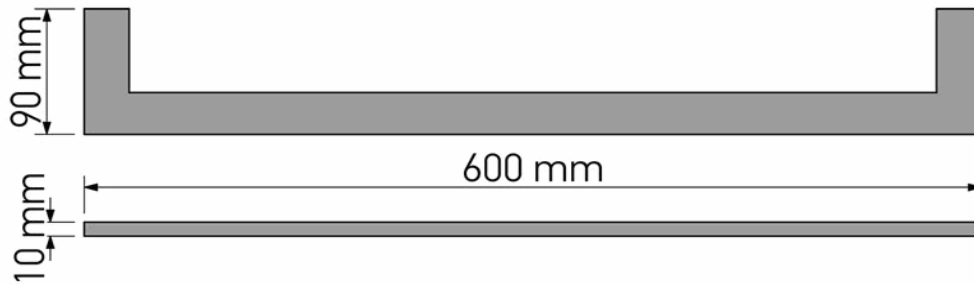

Technical Sheet

KATSIERIS BROS S.A.

Industry Bathroom accessories, Design & Manufacturing, Koropi Industrial Region, Loc: Poka 194 00, Koropi P.O. 27. Athens-Greece T:+30 210 6627 500
info@sanco.gr, www.sanco.gr

Environmental Management System
EAOT EN ISO 14001:2004
Cert. No 144/1/2010