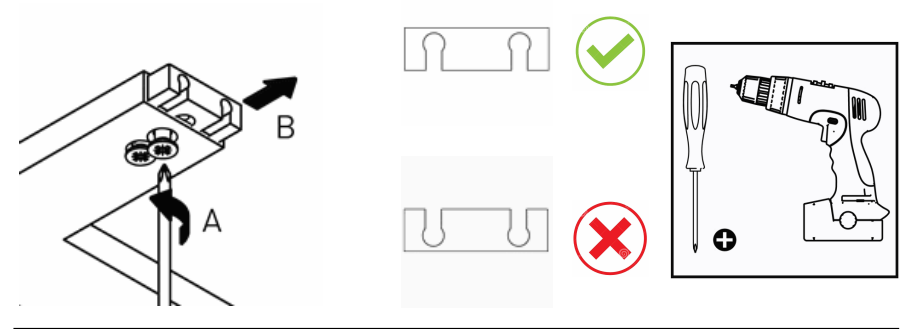

Mounting Instructions

1

2