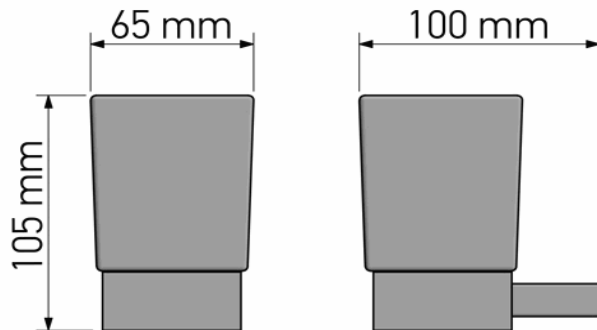

Technical Sheet

KATSIERIS BROS S.A.

Industry Bathroom accessories, Design & Manufacturing, Koropi Industrial Region, Loc: Poka 194 00, Koropi P.O. 27. Athens-Greece T:+30 210 6627 500, F:+30 210 6626 830
info@sanco.gr, www.sanco.gr