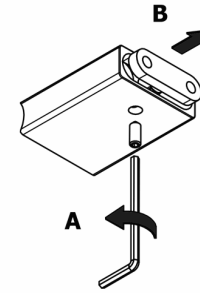

Product Description

Line: Minimal

Type: Glass Holder wall Mounted

Code: 24201

Metal: Brass

Product Photo

Mounting Instructions

1