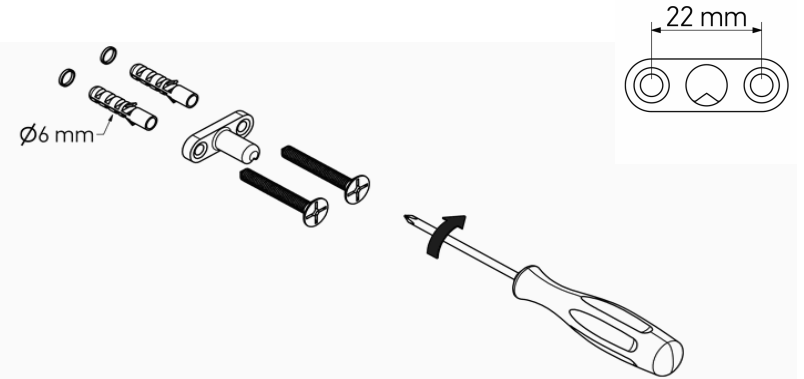

Product Description

Line: Minimal

Type: Glass Holder wall Mounted

Code: 24201

Metal: Brass

Product Photo

Mounting Instructions

1

2

3

Technical Sheet

KATSIERIS BROS S.A.

Industry Bathroom accessories, Design & Manufacturing, Koropi Industrial Region, Loc: Poka 194 00, Koropi P.O. 27. Athens-Greece T:+30 210 6627 500, F:+30 210 6626 830
info@sanco.gr, www.sanco.gr