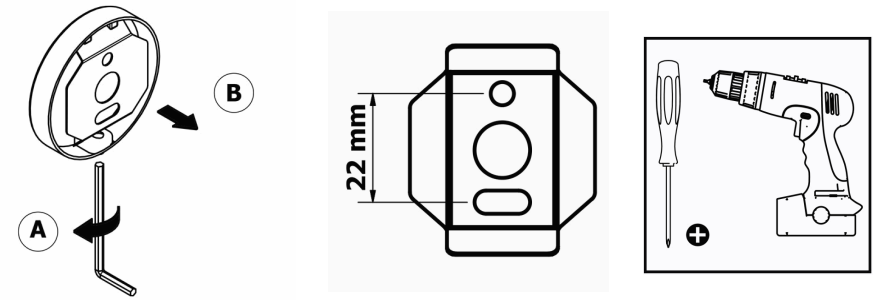

Product Description

Line: Corner

Type: Spare Toilet Roll Holder

Code: 22716

Metal: Brass

Product Photo

Mounting Instructions

1

2