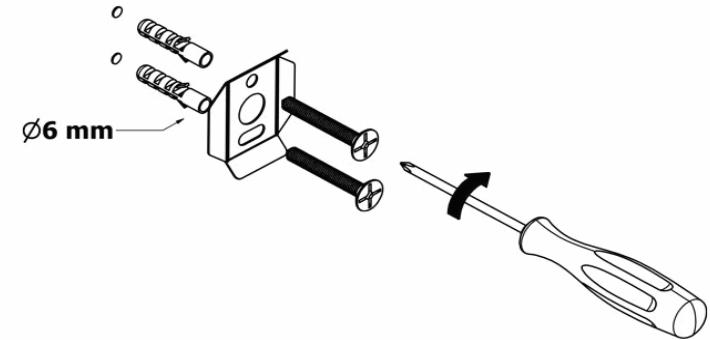

Product Description

Line: Corner

Type: Spare Toilet Roll Holder

Code: 22716

Metal: Brass

Product Photo

Mounting Instructions

1

2

3

Technical Sheet

KATSIERIS BROS S.A.

Industry Bathroom accessories, Design & Manufacturing, Koropi Industrial Region, Loc: Poka 194 00, Koropi P.O. 27. Athens-Greece T:+30 210 6627 500
info@sanco.gr, www.sanco.gr