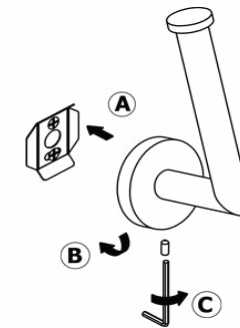

Product Description

Line: Corner

Type: Spare Toilet Roll Holder

Code: 22716

Metal: Brass

Product Photo

Mounting Instructions

1

2

3

Technical Sheet

KATSIERIS BROS S.A.

Industry Bathroom accessories, Design & Manufacturing, Koropi Industrial Region, Loc: Poka 194 00, Koropi P.O. 27. Athens-Greece T:+30 210 6627 500
info@sanco.gr, www.sanco.gr