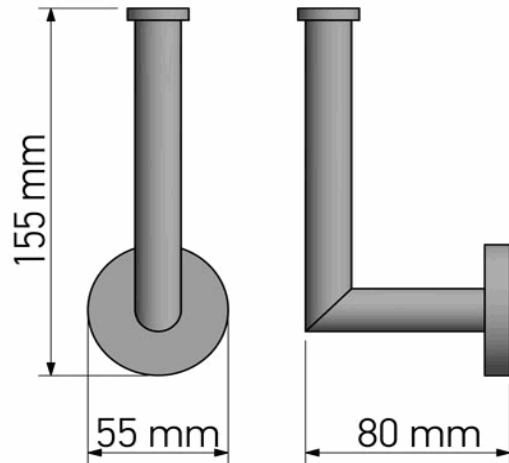

Technical Sheet

KATSIERIS BROS S.A.

Industry Bathroom accessories, Design & Manufacturing, Koropi Industrial Region, Loc: Poka 194 00, Koropi P.O. 27. Athens-Greece T:+30 210 6627 500
info@sanco.gr, www.sanco.gr