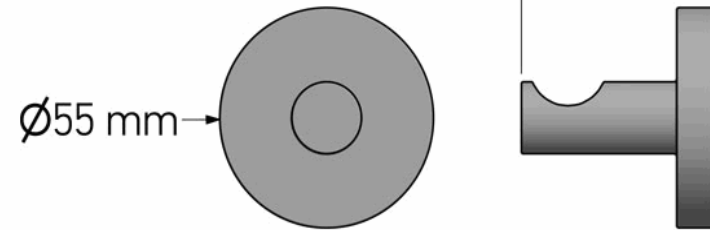

Product Description

Line : Corner
Type : Single Bath Robe Hook
Code : 22708

Technical Sheet

Finishing : Chrome
Metal : Brass

KATSIERIS BROS S.A.

Industry Bathroom accessories, Design & Manufacturing, Koropi Industrial Region, Loc: Poka 194 00, Koropi P.O. 27. Athens-Greece T:+30 210 6627 500, F:+30 210 6626 830
info@sanco.gr, www.sanco.gr

Environmental Management System
EAOT EN ISO 14001:2004
Cert. No 144/1/2010