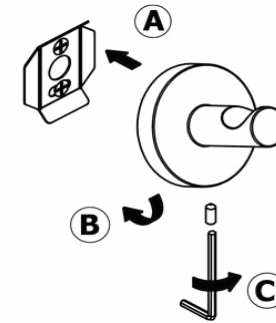

Product Description

Line: Corner

Type: Single Bath Robe Hook

Code: 22708

Metal: Brass

Product Photo

Mounting Instructions

1

2

3

Technical Sheet

KATSIERIS BROS S.A.

Industry Bathroom accessories, Design & Manufacturing, Koropi Industrial Region, Loc: Poka 194 00, Koropi P.O. 27. Athens-Greece T:+30 210 6627 500
info@sanco.gr, www.sanco.gr