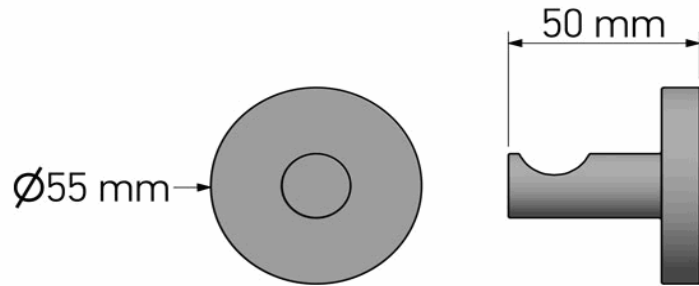

Technical Sheet

KATSIERIS BROS S.A.

Industry Bathroom accessories, Design & Manufacturing, Koropi Industrial Region, Loc: Poka 194 00, Koropi P.O. 27. Athens-Greece T:+30 210 6627 500
info@sanco.gr, www.sanco.gr