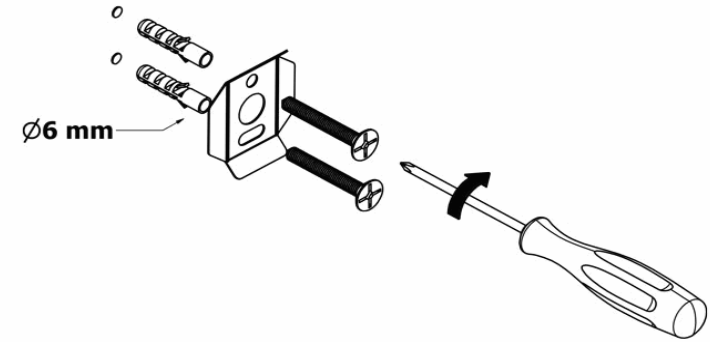

Product Description

Line: Corner

Type: Single Bath Robe Hook

Code: 22708

Metal: Brass

Product Photo

Mounting Instructions

1

2

3

Technical Sheet

KATSIERIS BROS S.A.

Industry Bathroom accessories, Design & Manufacturing, Koropi Industrial Region, Loc: Poka 194 00, Koropi P.O. 27. Athens-Greece T:+30 210 6627 500
info@sanco.gr, www.sanco.gr