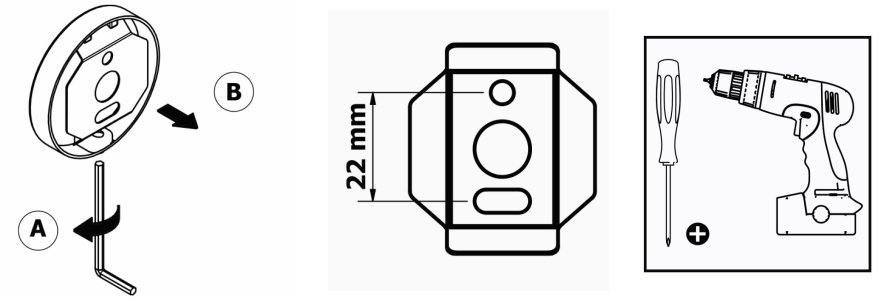

Product Description

Line: Corner

Type: Single Bath Robe Hook

Code: 22708

Metal: Brass

Product Photo

Mounting Instructions

1

2