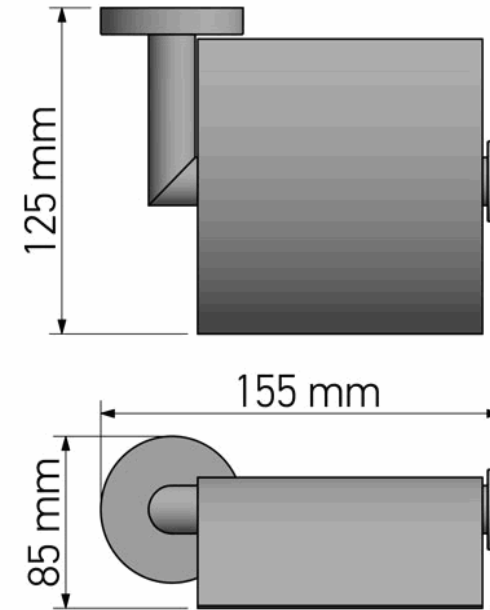

Technical Sheet

Finishing : Chrome
Metal : Brass

KATSIERIS BROS S.A.

Industry Bathroom accessories, Design & Manufacturing, Koropi Industrial Region, Loc: Poka 194 00, Koropi P.O. 27. Athens-Greece T:+30 210 6627 500, F:+30 210 6626 830
info@sanco.gr, www.sanco.gr

Environmental Management System
EAOT EN ISO 14001:2004
Cert. No 144/Π/2010