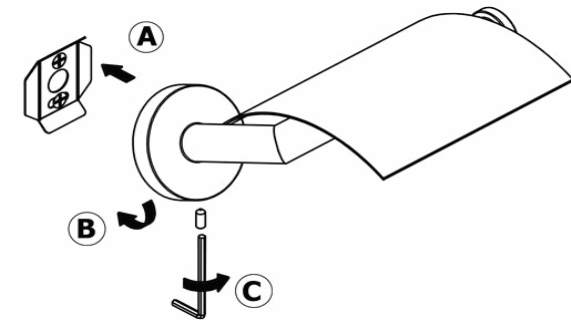

Product Description

Line: Corner
Type: Toilet Roll Holder with cover
Code: 22707
Metal: Brass

Product Photo

Mounting Instructions

1

2

3

Technical Sheet

KATSIERIS BROS S.A.

Industry Bathroom accessories, Design & Manufacturing, Koropi Industrial Region, Loc: Poka 194 00, Koropi P.O. 27. Athens-Greece T:+30 210 6627 500
info@sanco.gr, www.sanco.gr