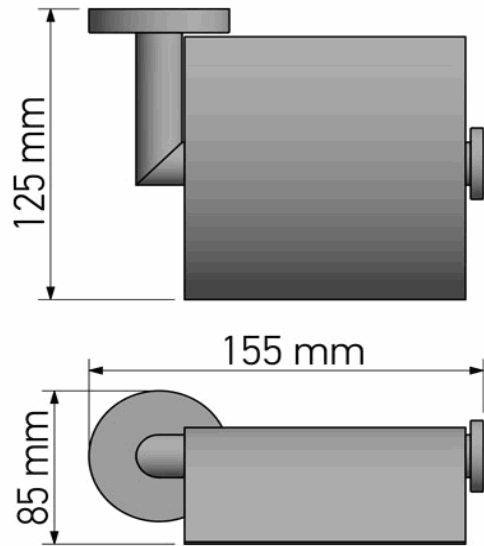

Technical Sheet

KATSIERIS BROS S.A.

Industry Bathroom accessories, Design & Manufacturing, Koropi Industrial Region, Loc: Poka 194 00, Koropi P.O. 27. Athens-Greece T:+30 210 6627 500
info@sanco.gr, www.sanco.gr