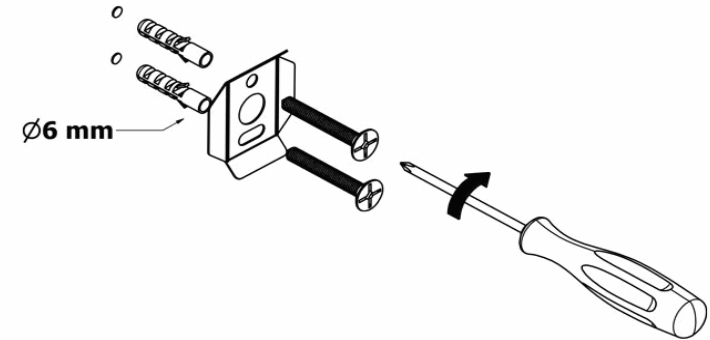

Product Description

Line: Corner
Type: Toilet Roll Holder with cover
Code: 22707
Metal: Brass

Product Photo

Mounting Instructions

1

2

3

Technical Sheet

KATSIERIS BROS S.A.

Industry Bathroom accessories, Design & Manufacturing, Koropi Industrial Region, Loc: Poka 194 00, Koropi P.O. 27. Athens-Greece T:+30 210 6627 500
info@sanco.gr, www.sanco.gr