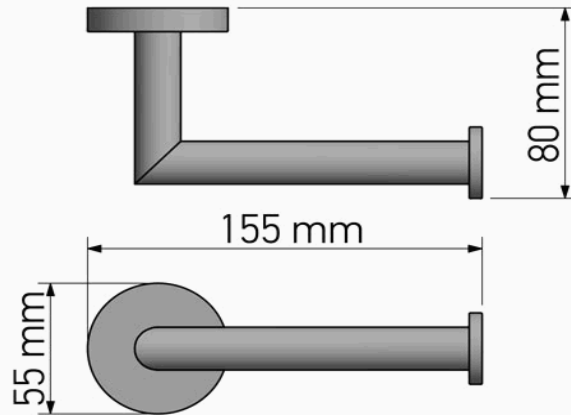

Technical Sheet

KATSIERIS BROS S.A.

Industry Bathroom accessories, Design & Manufacturing, Koropi Industrial Region, Loc: Poka 194 00, Koropi P.O. 27. Athens-Greece T:+30 210 6627 500
info@sanco.gr, www.sanco.gr