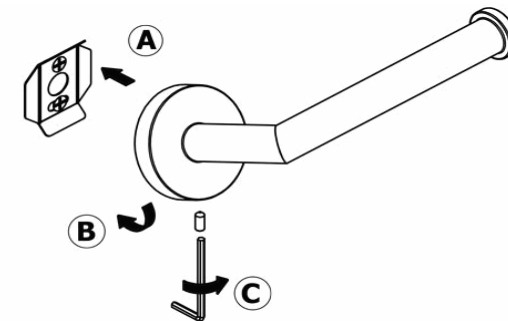

Product Description

Line: Corner

Type: Toilet Roll Holder

Code: 22706

Metal: Brass

Product Photo

Mounting Instructions

1

2

3

Technical Sheet

KATSIERIS BROS S.A.

Industry Bathroom accessories, Design & Manufacturing, Koropi Industrial Region, Loc: Poka 194 00, Koropi P.O. 27. Athens-Greece T:+30 210 6627 500
info@sanco.gr, www.sanco.gr