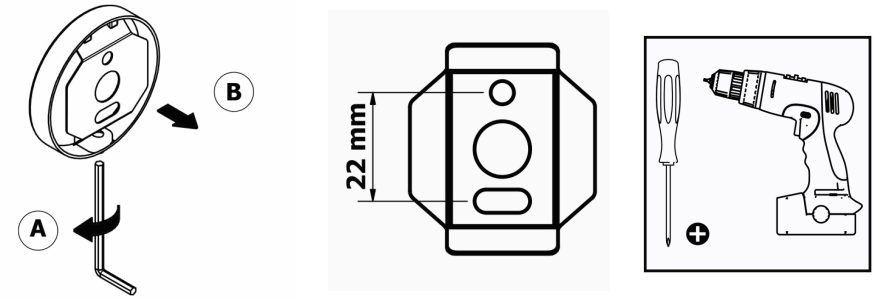

Product Description

Line: Corner

Type: Toilet Roll Holder

Code: 22706

Metal: Brass

Product Photo

Mounting Instructions

1

2