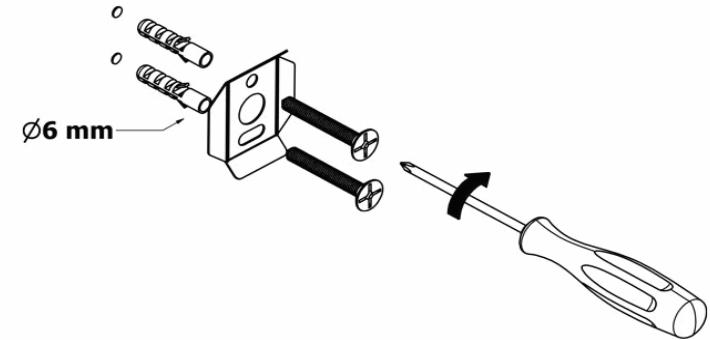

Product Description

Line: Corner

Type: Toilet Roll Holder

Code: 22706

Metal: Brass

Product Photo

Mounting Instructions

1

2

3

Technical Sheet

KATSIERIS BROS S.A.

Industry Bathroom accessories, Design & Manufacturing, Koropi Industrial Region, Loc: Poka 194 00, Koropi P.O. 27. Athens-Greece T:+30 210 6627 500
info@sanco.gr, www.sanco.gr