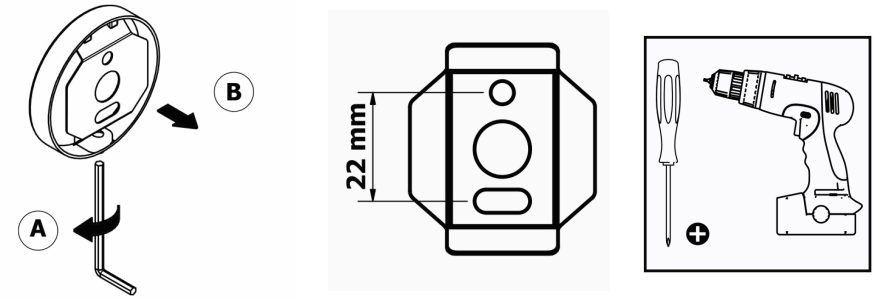

Product Description

Line: Corner

Type: Single Towel Rail 60cm

Code: 22704

Metal: Brass

Product Photo

Mounting Instructions

1

2