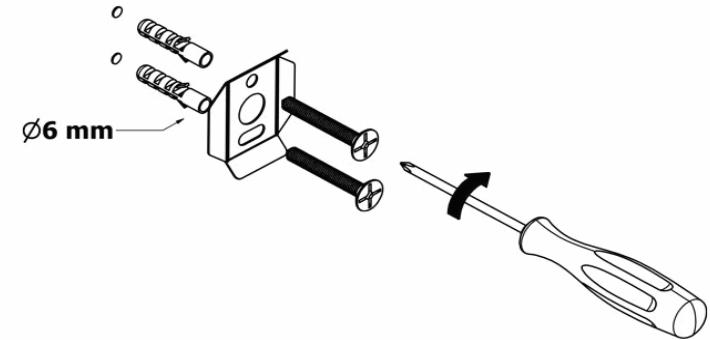

Product Description

Line: Corner

Type: Single Towel Rail 60cm

Code: 22704

Metal: Brass

Product Photo

Mounting Instructions

1

2

3

Technical Sheet

KATSIERIS BROS S.A.

Industry Bathroom accessories, Design & Manufacturing, Koropi Industrial Region, Loc: Poka 194 00, Koropi P.O. 27. Athens-Greece T:+30 210 6627 500
info@sanco.gr, www.sanco.gr