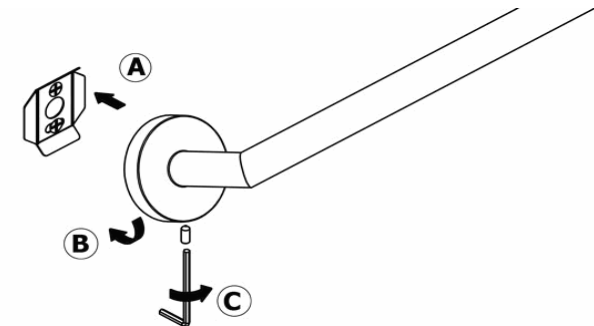

Product Description

Line: Corner

Type: Single Towel Rail 60cm

Code: 22704

Metal: Brass

Product Photo

Mounting Instructions

1

2

3

Technical Sheet

KATSIERIS BROS S.A.

Industry Bathroom accessories, Design & Manufacturing, Koropi Industrial Region, Loc: Poka 194 00, Koropi P.O. 27. Athens-Greece T:+30 210 6627 500
info@sanco.gr, www.sanco.gr