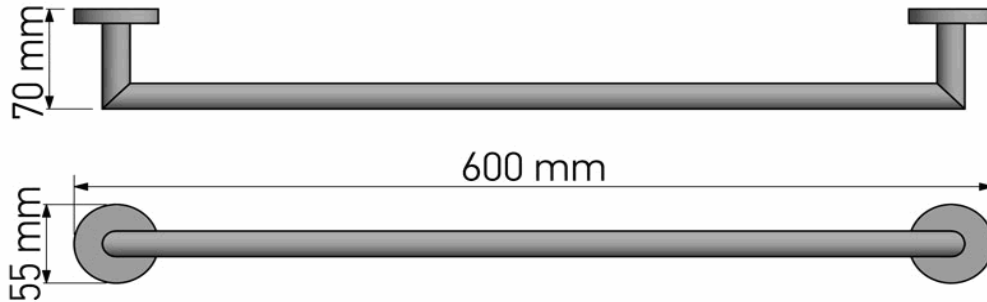

Technical Sheet

KATSIERIS BROS S.A.

Industry Bathroom accessories, Design & Manufacturing, Koropi Industrial Region, Loc: Poka 194 00, Koropi P.O. 27. Athens-Greece T:+30 210 6627 500
info@sanco.gr, www.sanco.gr