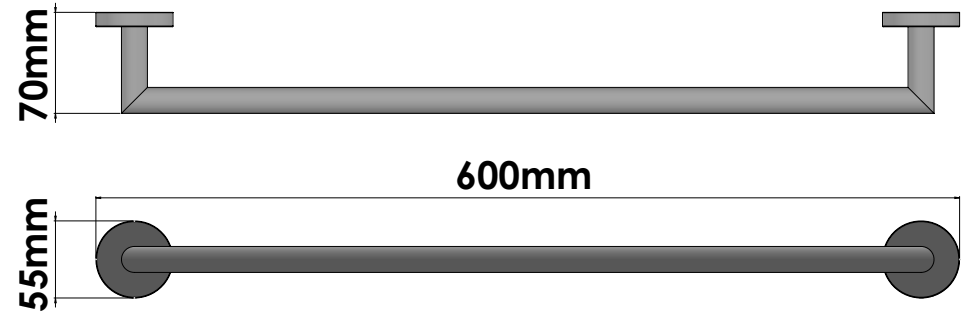

Product Description

Line Corner
 Type Single Towel Rail (60cm)
 Code 22704-60-A03

Technical Sheet

Finishing Chrome
 Metal Brass

KATSIERIS BROS S.A.

Industry Bathroom accessories, Design & Manufacturing, Koropi Industrial Region, Loc: Poka 194 00, Koropi P.O. 27. Athens-Greece T:+30 210 6627 500, info@sanco.gr, www.sanco.gr