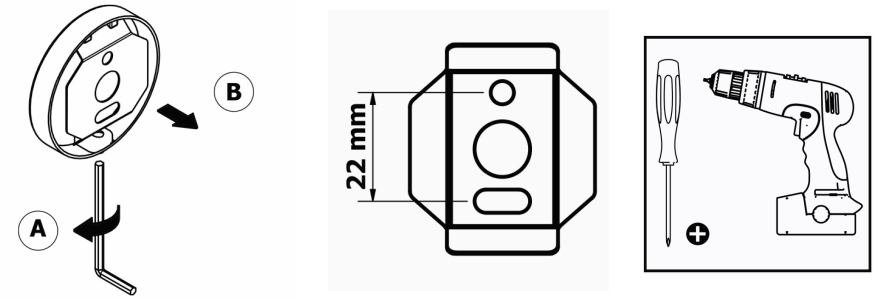

Product Description

Line: Corner
Type: Soap Dish wall Mounted
Code: 22702
Metal: Brass

Product Photo

Mounting Instructions

1

2