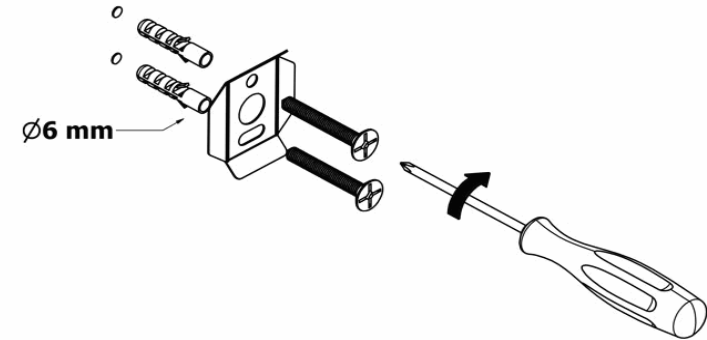

Product Description

Line: Corner
Type: Soap Dish wall Mounted
Code: 22702
Metal: Brass

Product Photo

Mounting Instructions

1

2

3

Technical Sheet

KATSIERIS BROS S.A.

Industry Bathroom accessories, Design & Manufacturing, Koropi Industrial Region, Loc: Poka 194 00, Koropi P.O. 27. Athens-Greece T:+30 210 6627 500
info@sanco.gr, www.sanco.gr