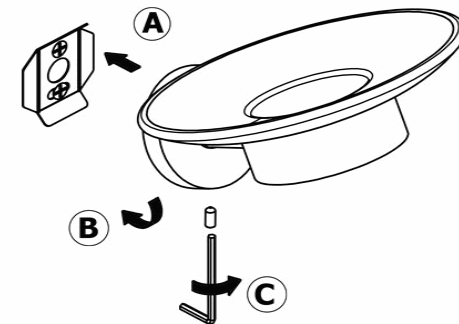

Product Description

Line: Corner
Type: Soap Dish wall Mounted
Code: 22702
Metal: Brass

Product Photo

Mounting Instructions

1

2

3

Technical Sheet

KATSIERIS BROS S.A.

Industry Bathroom accessories, Design & Manufacturing, Koropi Industrial Region, Loc: Poka 194 00, Koropi P.O. 27. Athens-Greece T:+30 210 6627 500
info@sanco.gr, www.sanco.gr