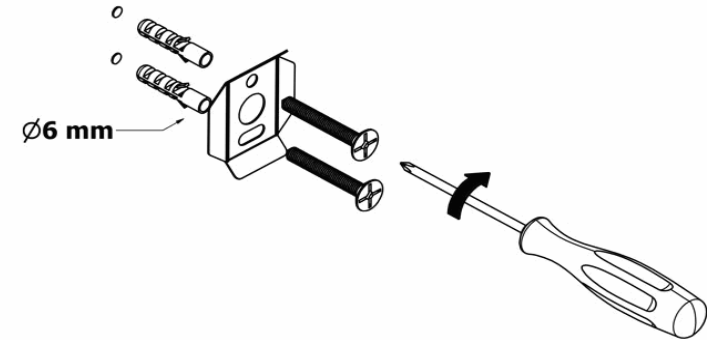

Product Description

Line: Corner

Type: Glass Holder wall Mounted

Code: 22701

Metal: Brass

Product Photo

Mounting Instructions

1

2

3

Technical Sheet

KATSIERIS BROS S.A.

Industry Bathroom accessories, Design & Manufacturing, Koropi Industrial Region, Loc: Poka 194 00, Koropi P.O. 27. Athens-Greece T:+30 210 6627 500
info@sanco.gr, www.sanco.gr