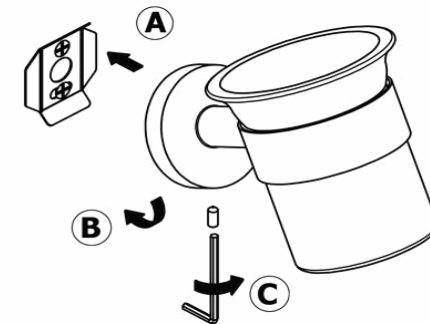

Product Description

Line: Corner

Type: Glass Holder wall Mounted

Code: 22701

Metal: Brass

Product Photo

Mounting Instructions

1

2

3

Technical Sheet

KATSIERIS BROS S.A.

Industry Bathroom accessories, Design & Manufacturing, Koropi Industrial Region, Loc: Poka 194 00, Koropi P.O. 27. Athens-Greece T:+30 210 6627 500
info@sanco.gr, www.sanco.gr