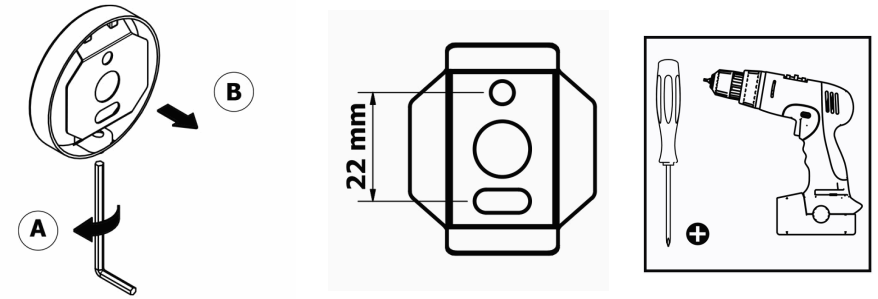

Product Description

Line: Corner

Type: Glass Holder wall Mounted

Code: 22701

Metal: Brass

Product Photo

Mounting Instructions

1

2