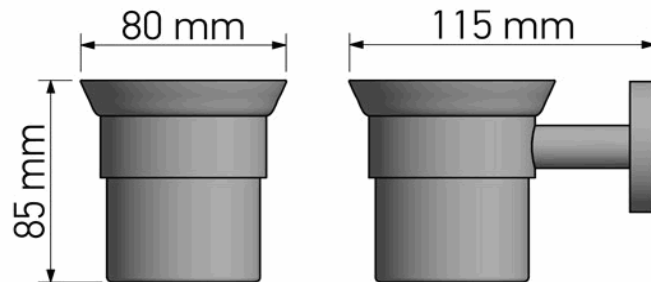

Technical Sheet

KATSIERIS BROS S.A.

Industry Bathroom accessories, Design & Manufacturing, Koropi Industrial Region, Loc: Poka 194 00, Koropi P.O. 27. Athens-Greece T:+30 210 6627 500
info@sanco.gr, www.sanco.gr