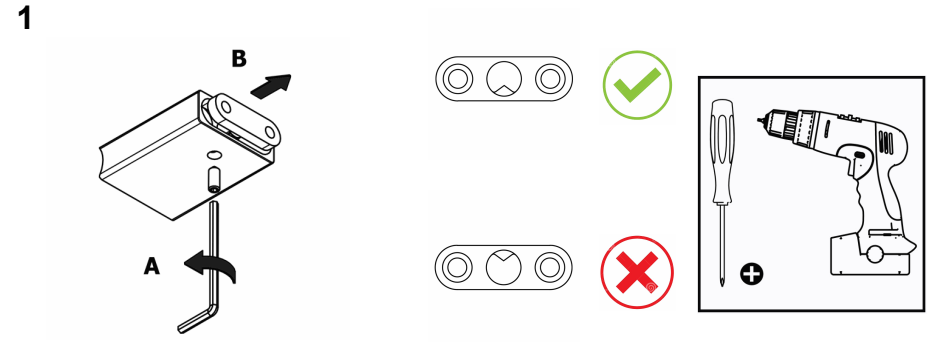

Mounting Instructions