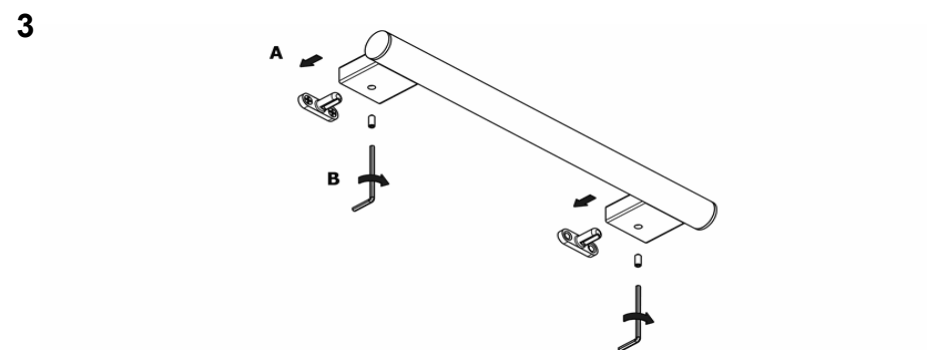

Mounting Instructions