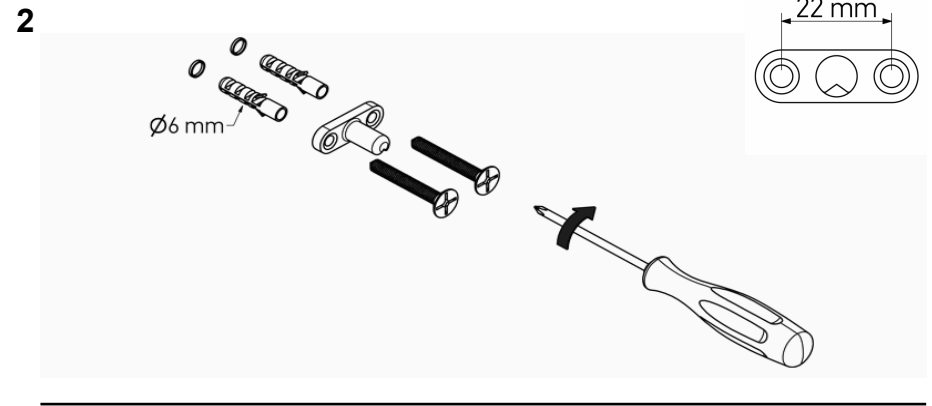

Mounting Instructions