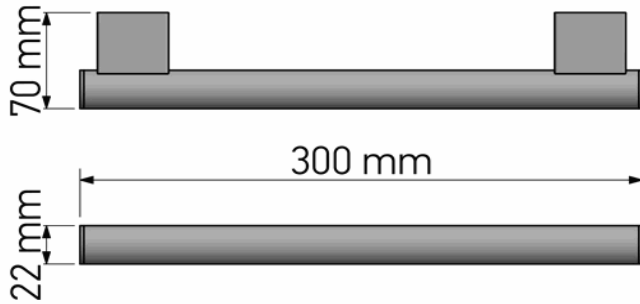

Technical Sheet

KATSIERIS BROS S.A.

Industry Bathroom accessories, Design & Manufacturing, Koropi Industrial Region, Loc: Poka 194 00, Koropi P.O. 27. Athens-Greece T:+30 210 6627 500, F:+30 210 6626 830
info@sanco.gr, www.sanco.gr