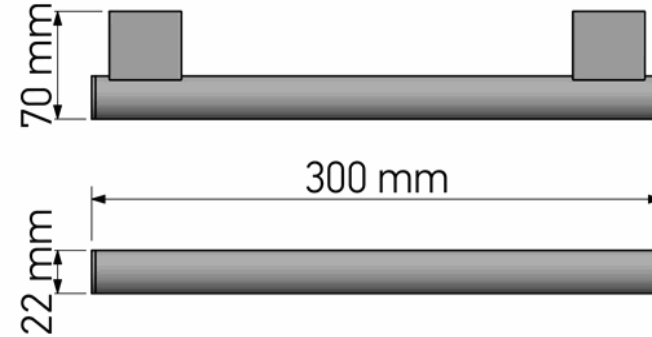

Product Description

Line : Academia
Type : Grab-Bar 30 cm
Code : 218442

Technical Sheet

Finishing : Chrome
Metal : Brass

KATSIERIS BROS S.A.

Industry Bathroom accessories, Design & Manufacturing, Koropi Industrial Region, Loc: Poka 194 00, Koropi P.O. 27. Athens-Greece T:+30 210 6627 500, F:+30 210 6626 830
info@sanco.gr, www.sanco.gr

Environmental Management System
EAOT EN ISO 14001:2004
Cert. No 144/Γ/2010