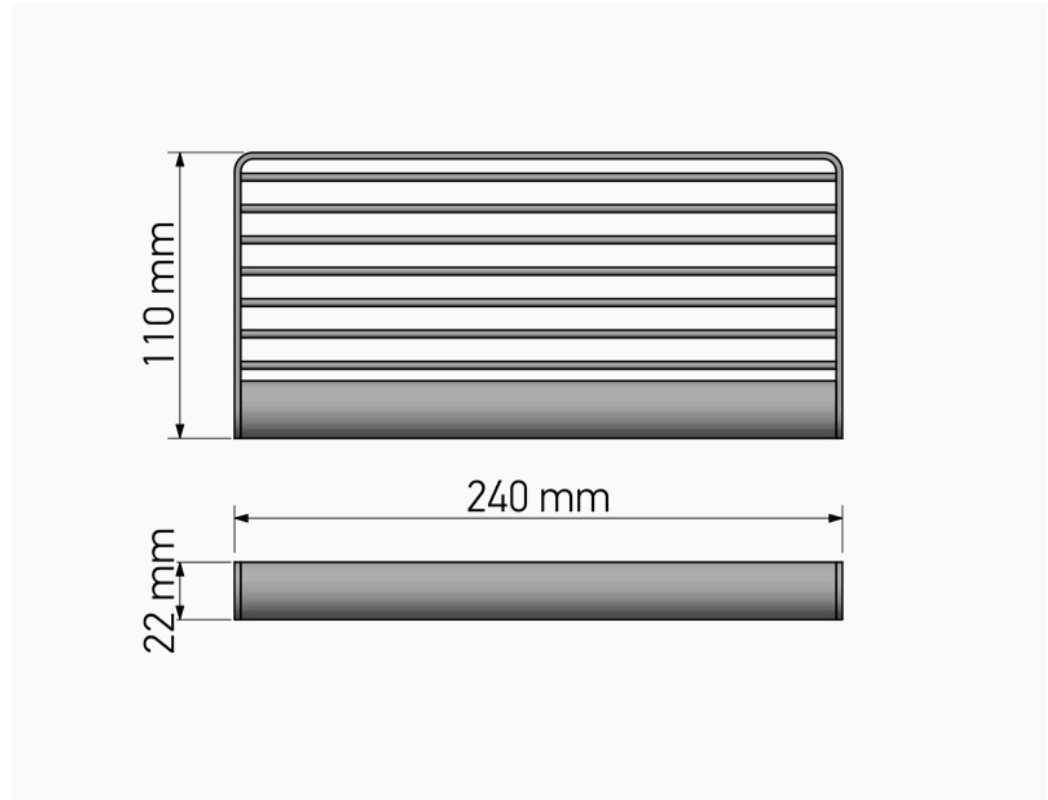

Product Description

Line : Academia
Type : Sponge Dish
Code : 21843

Technical Sheet

Finishing : Chrome
Metal : Brass

KATSIERIS BROS S.A.

Industry Bathroom accessories, Design & Manufacturing, Koropi Industrial Region, Loc: Poka 194 00, Koropi P.O. 27. Athens-Greece T:+30 210 6627 500, F:+30 210 6626 830
info@sanco.gr, www.sanco.gr