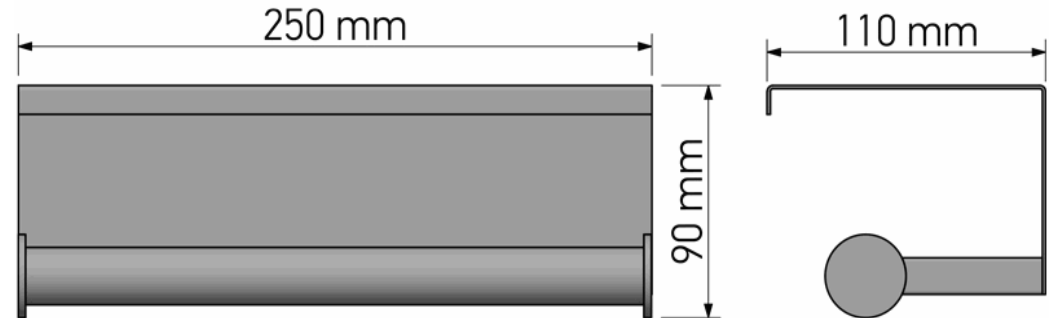

Product Description

Line : Academia
Type : Double Toilet Roll Holder with cover
Code : 21827

Technical Sheet

Finishing : Chrome
Metal : Brass

KATSIERIS BROS S.A.

Industry Bathroom accessories, Design & Manufacturing, Koropi Industrial Region, Loc: Poka 194 00, Koropi P.O. 27. Athens-Greece T:+30 210 6627 500, F:+30 210 6626 830
info@sanco.gr, www.sanco.gr

Environmental Management System
EAOT EN ISO 14001:2004
Cert. No 144/1/2010