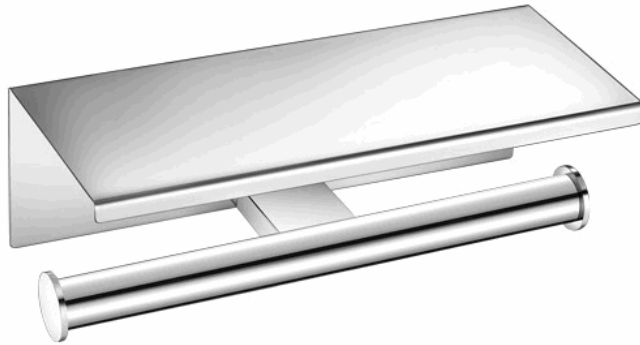

Product Description

Line : Academia
Type : Double Toilet Roll Holder with cover
Code : 21827

Technical Sheet

Finishing : Chrome
Metal : Brass

KATSIERIS BROS S.A.

Industry Bathroom accessories, Design & Manufacturing, Koropi Industrial Region, Loc: Poka 194 00, Koropi P.O. 27. Athens-Greece T:+30 210 6627 500, F:+30 210 6626 830
info@sanco.gr, www.sanco.gr

Environmental Management System
EAOT EN ISO 14001:2004
Cert. No 144/1/2010