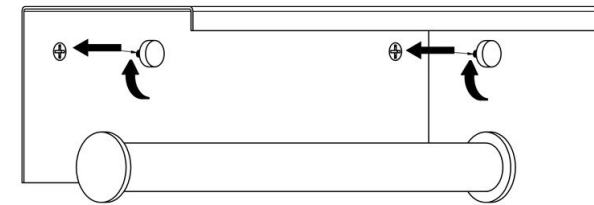

Product Description

Line: Academia

Type: Double Toilet Roll Holder with cover

Code: 21827

Metal: Brass

Product Photo

Mounting Instructions

1.

2.

Technical Sheet

KATSIERIS BROS S.A.

Industry Bathroom accessories, Design & Manufacturing, Koropi Industrial Region, Loc: Poka 194 00, Koropi P.O. 27. Athens-Greece T:+30 210 6627 500, F:+30 210 6626 830
info@sanco.gr, www.sanco.gr

Environmental Management System
EAOT EN ISO 14001:2004
Cert. No 144/T1/2010