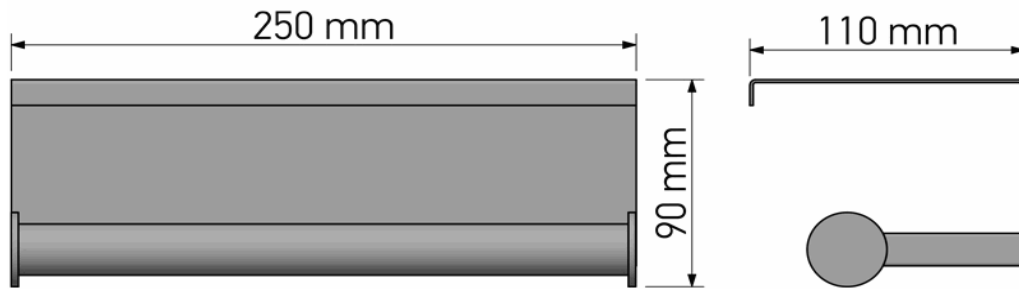

Technical Sheet

KATSIERIS BROS S.A.

Industry Bathroom accessories, Design & Manufacturing, Koropi Industrial Region, Loc: Poka 194 00, Koropi P.O. 27. Athens-Greece T:+30 210 6627 500, F:+30 210 6626 830
info@sanco.gr, www.sanco.gr

Environmental Management System
EAOT EN ISO 14001:2004
Cert. No 144/T1/2010