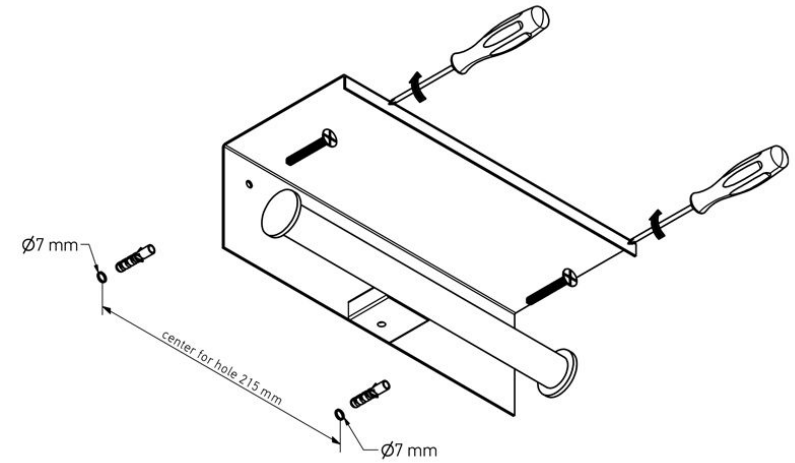

Product Description

Line: Academia

Type: Double Toilet Roll Holder with cover

Code: 21827

Metal: Brass

Product Photo

Mounting Instructions

1.

2.

Technical Sheet

KATSIERIS BROS S.A.

Industry Bathroom accessories, Design & Manufacturing, Koropi Industrial Region, Loc: Poka 194 00, Koropi P.O. 27. Athens-Greece T:+30 210 6627 500, F:+30 210 6626 830
info@sanco.gr, www.sanco.gr

Environmental Management System
EAOT EN ISO 14001:2004
Cert. No 144/T1/2010