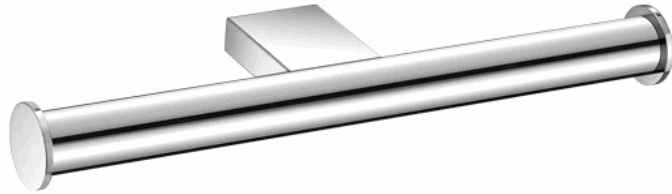

Product Description

Line : Academia
Type : Double Toilet Roll Holder
Code : 21826