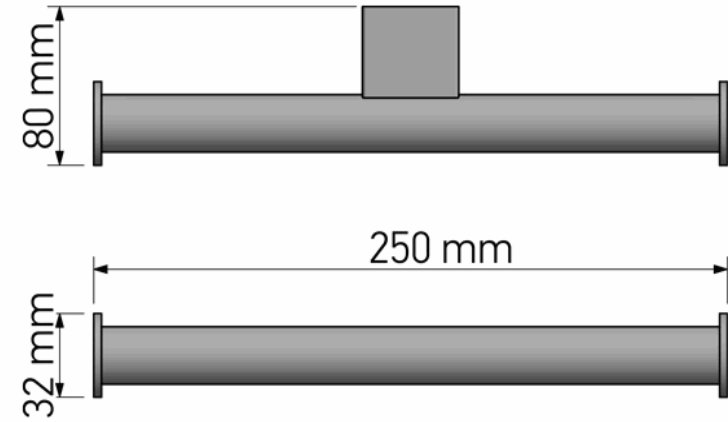

Technical Sheet

Finishing : Chrome
Metal : Brass

KATSIERIS BROS S.A.

Industry Bathroom accessories, Design & Manufacturing, Koropi Industrial Region, Loc: Poka 194 00, Koropi P.O. 27. Athens-Greece T:+30 210 6627 500, F:+30 210 6626 830
info@sanco.gr, www.sanco.gr

Environmental Management System
EAOT EN ISO 14001:2004
Cert. No 144/Γ/2010