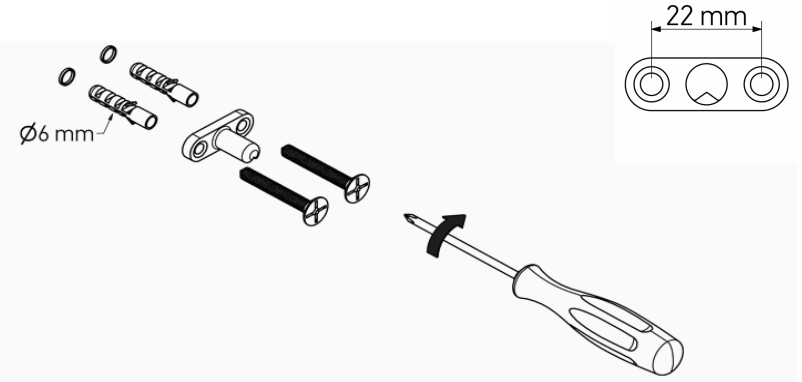

Product Description

Line: Academia

Type: Double Toilet Roll Holder

Code: 21826

Metal: Brass

Product Photo

Mounting Instructions

1

2

3

Technical Sheet

KATSIERIS BROS S.A.

Industry Bathroom accessories, Design & Manufacturing, Koropi Industrial Region, Loc: Poka 194 00, Koropi P.O. 27. Athens-Greece T:+30 210 6627 500, F:+30 210 6626 830
info@sanco.gr, www.sanco.gr