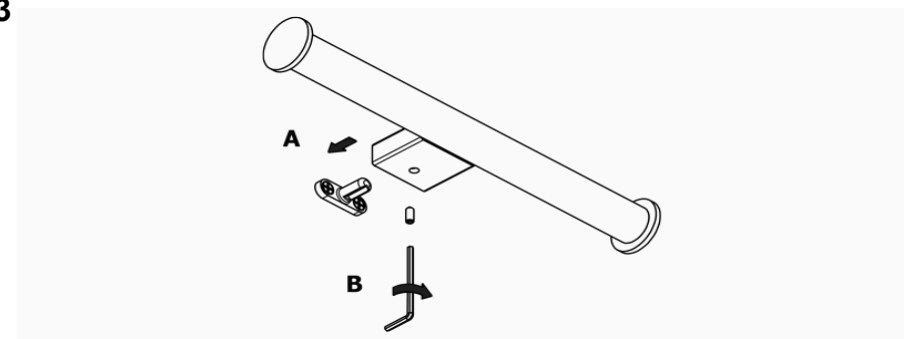

Product Description

Line: Academia

Type: Double Toilet Roll Holder

Code: 21826

Metal: Brass

Product Photo

Mounting Instructions

1

2

3

Technical Sheet

KATSIERIS BROS S.A.

Industry Bathroom accessories, Design & Manufacturing, Koropi Industrial Region, Loc: Poka 194 00, Koropi P.O. 27. Athens-Greece T:+30 210 6627 500, F:+30 210 6626 830
info@sanco.gr, www.sanco.gr