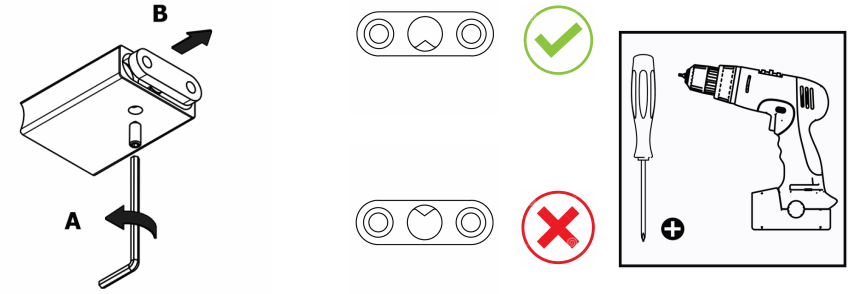

Product Description

Line: Academia

Type: Double Toilet Roll Holder

Code: 21826

Metal: Brass

Product Photo

Mounting Instructions

1

2