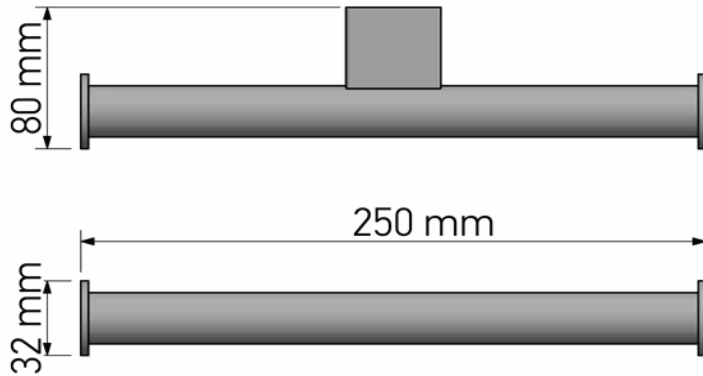

Technical Sheet

KATSIERIS BROS S.A.

Industry Bathroom accessories, Design & Manufacturing, Koropi Industrial Region, Loc: Poka 194 00, Koropi P.O. 27. Athens-Greece T:+30 210 6627 500, F:+30 210 6626 830
info@sanco.gr, www.sanco.gr