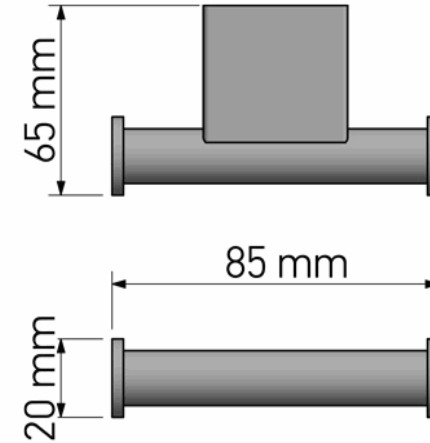

Technical Sheet

Finishing : Chrome
Metal : Brass

KATSIERIS BROS S.A.

Industry Bathroom accessories, Design & Manufacturing, Koropi Industrial Region, Loc: Poka 194 00, Koropi P.O. 27. Athens-Greece T:+30 210 6627 500, F:+30 210 6626 830
info@sanco.gr, www.sanco.gr

Environmental Management System
EAOT EN ISO 14001:2004
Cert. No 144/Γ/2010