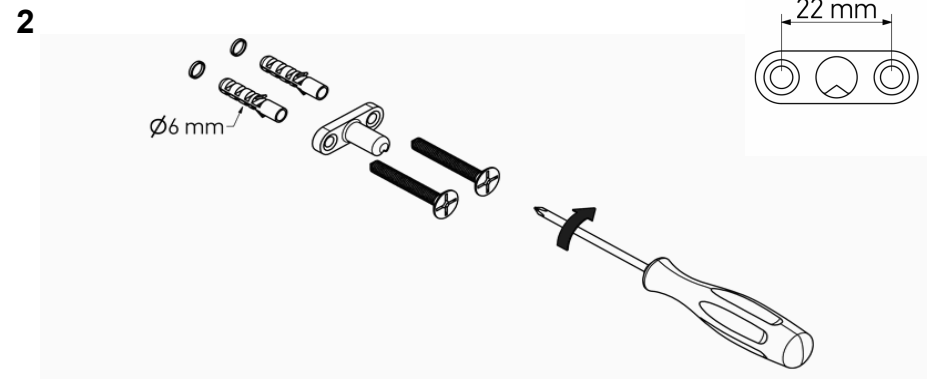

Product Description

Line: Academia
Type: Double Bath Robe Hook
Code: 21818
Metal: Brass

Product Photo

Mounting Instructions