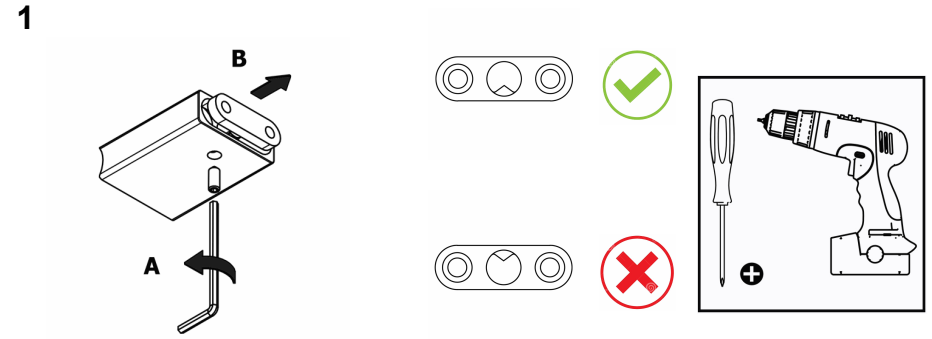

Product Description

Line: Academia
Type: Double Bath Robe Hook
Code: 21818
Metal: Brass

Product Photo

Mounting Instructions