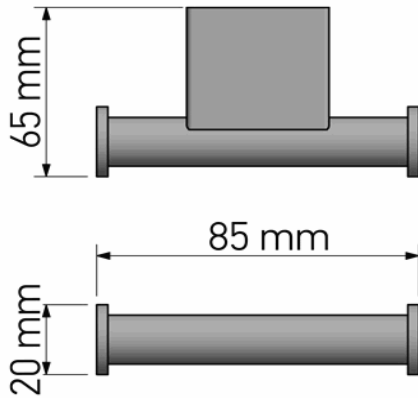

Technical Sheet

KATSIERIS BROS S.A.

Industry Bathroom accessories, Design & Manufacturing, Koropi Industrial Region, Loc: Poka 194 00, Koropi P.O. 27. Athens-Greece T:+30 210 6627 500, F:+30 210 6626 830
info@sanco.gr, www.sanco.gr