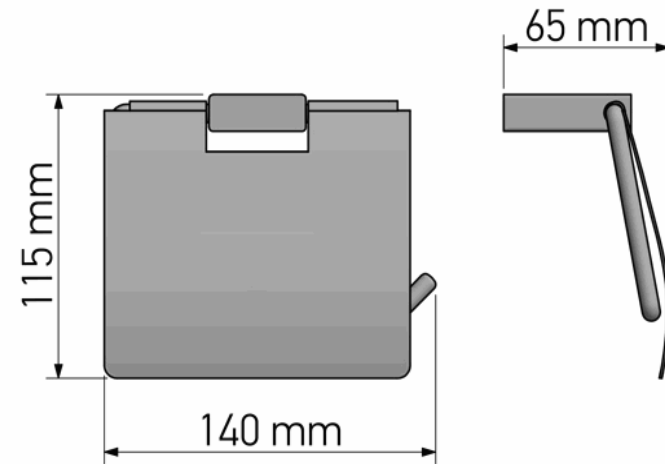

Technical Sheet

Finishing : Chrome
Metal : Brass

KATSIERIS BROS S.A.

Industry Bathroom accessories, Design & Manufacturing, Koropi Industrial Region, Loc: Poka 194 00, Koropi P.O. 27. Athens-Greece T:+30 210 6627 500, F:+30 210 6626 830
info@sanco.gr, www.sanco.gr

Environmental Management System
EAOT EN ISO 14001:2004
Cert. No 144/Γ/2010