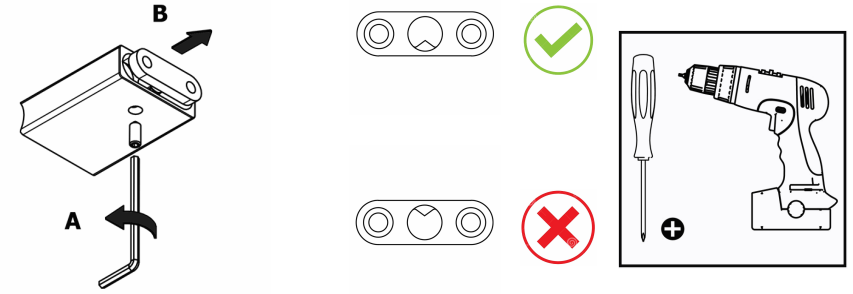

Product Description

Line: Academia

Type: Toilet Roll Holder with cover

Code: 21817

Metal: Brass

Product Photo

Mounting Instructions

1

2