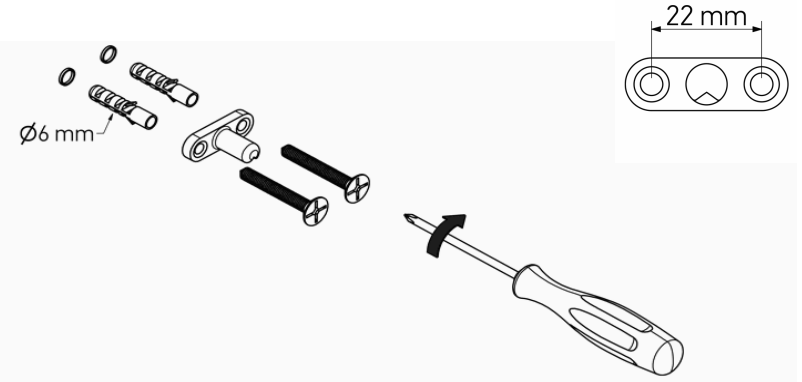

Product Description

Line: Academia

Type: Toilet Roll Holder with cover

Code: 21817

Metal: Brass

Product Photo

Mounting Instructions

1

2

3

Technical Sheet

KATSIERIS BROS S.A.

Industry Bathroom accessories, Design & Manufacturing, Koropi Industrial Region, Loc: Poka 194 00, Koropi P.O. 27. Athens-Greece T:+30 210 6627 500, F:+30 210 6626 830
info@sanco.gr, www.sanco.gr