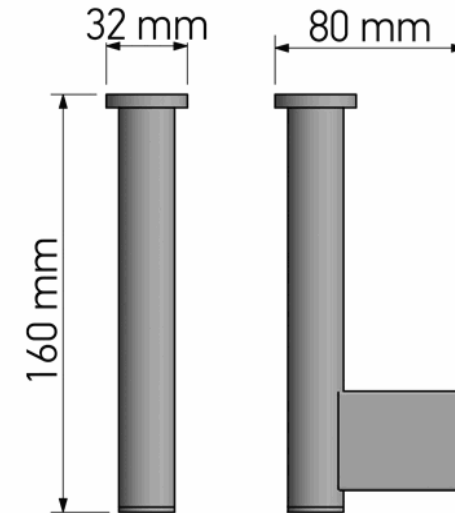

Technical Sheet

Finishing : Chrome
Metal : Brass

KATSIERIS BROS S.A.

Industry Bathroom accessories, Design & Manufacturing, Koropi Industrial Region, Loc: Poka 194 00, Koropi P.O. 27. Athens-Greece T:+30 210 6627 500, F:+30 210 6626 830
info@sanco.gr, www.sanco.gr

Environmental Management System
EAOT EN ISO 14001:2004
Cert. No 144/1/2010