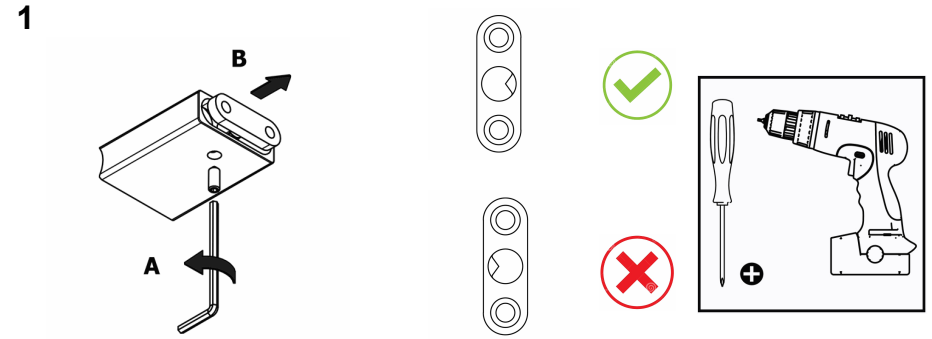

Product Description

Line: Academia
Type: Spare Toilet Roll Holder
Code: 21816
Metal: Brass

Product Photo

Mounting Instructions