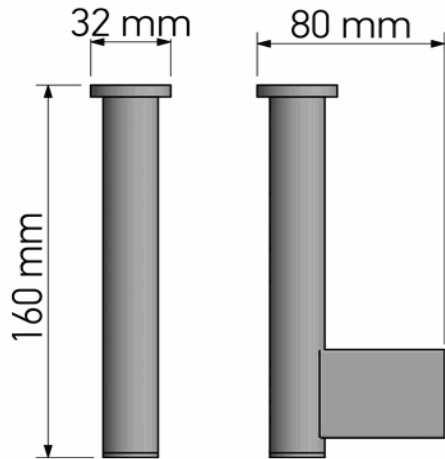

Technical Sheet

KATSIERIS BROS S.A.

Industry Bathroom accessories, Design & Manufacturing, Koropi Industrial Region, Loc: Poka 194 00, Koropi P.O. 27. Athens-Greece T:+30 210 6627 500, F:+30 210 6626 830
info@sanco.gr, www.sanco.gr