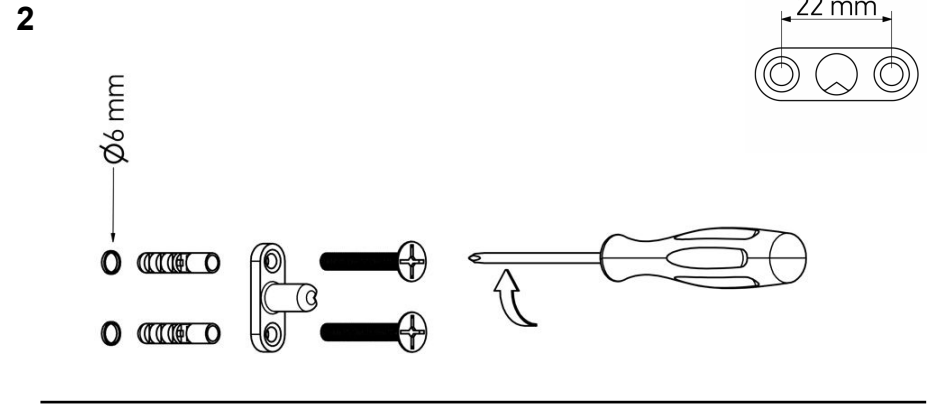

Technical Sheet

KATSIERIS BROS S.A.

Industry Bathroom accessories, Design & Manufacturing, Koropi Industrial Region, Loc: Poka 194 00, Koropi P.O. 27. Athens-Greece T:+30 210 6627 500, F:+30 210 6626 830
info@sanco.gr, www.sanco.gr