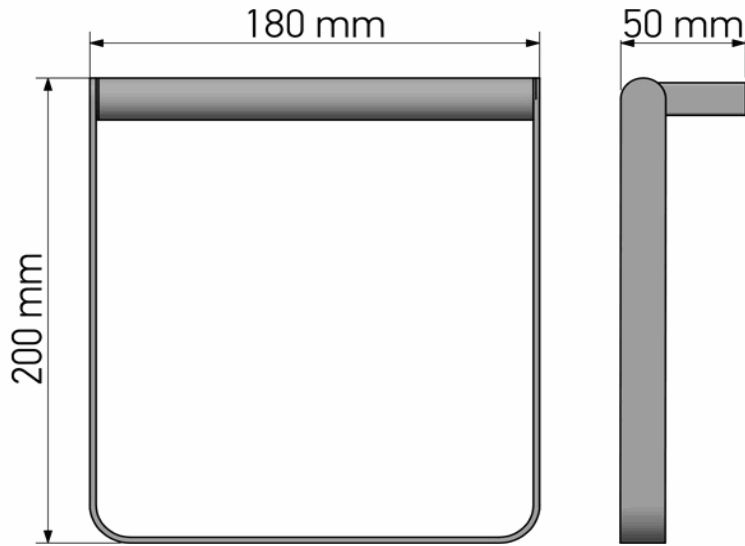

Technical Sheet

KATSIERIS BROS S.A.

Industry Bathroom accessories, Design & Manufacturing, Koropi Industrial Region, Loc: Poka 194 00, Koropi P.O. 27. Athens-Greece T:+30 210 6627 500, F:+30 210 6626 830
info@sanco.gr, www.sanco.gr