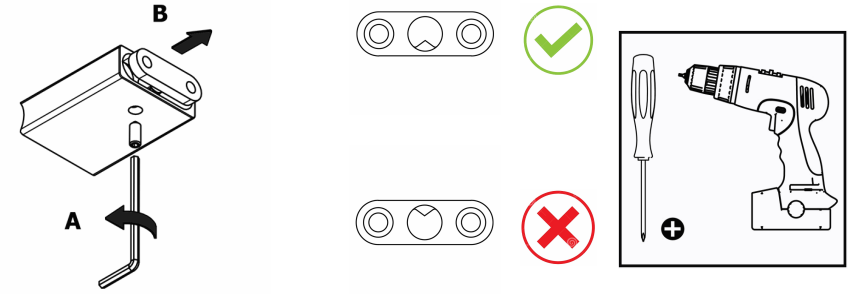

Product Description

Line: Academia
Type: Towel Ring
Code: 21809
Metal: Brass

Product Photo

Mounting Instructions

1

2