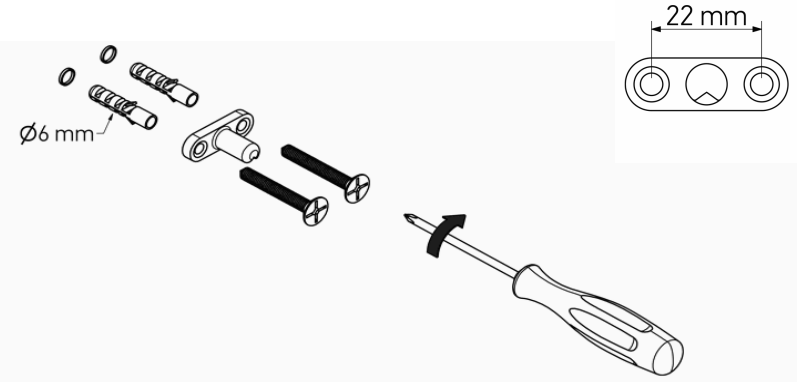

Product Description

Line: Academia
Type: Towel Ring
Code: 21809
Metal: Brass

Product Photo

Mounting Instructions

1

2

3

Technical Sheet

KATSIERIS BROS S.A.

Industry Bathroom accessories, Design & Manufacturing, Koropi Industrial Region, Loc: Poka 194 00, Koropi P.O. 27. Athens-Greece T:+30 210 6627 500, F:+30 210 6626 830
info@sanco.gr, www.sanco.gr