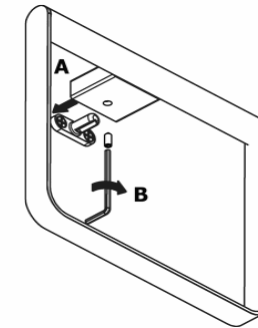

Product Description

Line: Academia
Type: Towel Ring
Code: 21809
Metal: Brass

Product Photo

Mounting Instructions

1

2

3

Technical Sheet

KATSIERIS BROS S.A.

Industry Bathroom accessories, Design & Manufacturing, Koropi Industrial Region, Loc: Poka 194 00, Koropi P.O. 27. Athens-Greece T:+30 210 6627 500, F:+30 210 6626 830
info@sanco.gr, www.sanco.gr