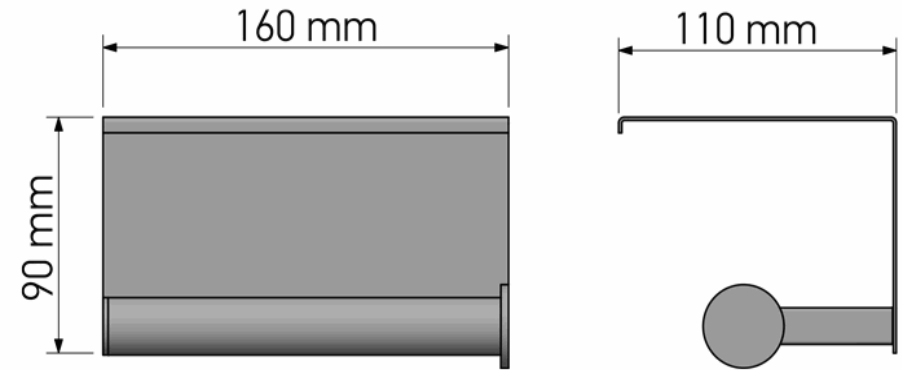

Technical Sheet

Finishing : Chrome
Metal : Brass

KATSIERIS BROS S.A.

Industry Bathroom accessories, Design & Manufacturing, Koropi Industrial Region, Loc: Poka 194 00, Koropi P.O. 27. Athens-Greece T:+30 210 6627 500, F:+30 210 6626 830
info@sanco.gr, www.sanco.gr

Environmental Management System
EAOT EN ISO 14001:2004
Cert. No 144/1/2010