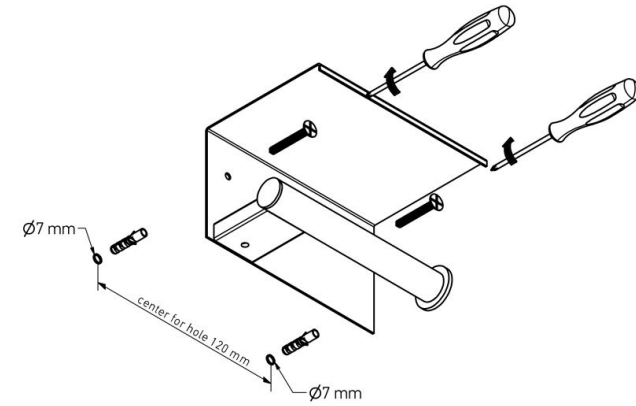

Product Description

Line: Academia

Type: Toilet Roll Holder with cover

Code: 21807

Metal: Brass

Product Photo

Mounting Instructions

1

2

Technical Sheet

KATSIERIS BROS S.A.

Industry Bathroom accessories, Design & Manufacturing, Koropi Industrial Region, Loc: Poka 194 00, Koropi P.O. 27. Athens-Greece T:+30 210 6627 500, F:+30 210 6626 830
info@sanco.gr, www.sanco.gr

Environmental Management System
EAOT EN ISO 14001:2004
Cert. No 144/T/2010