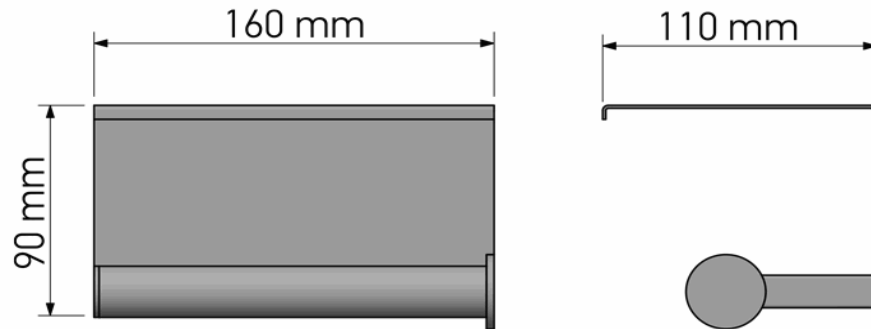

Technical Sheet

KATSIERIS BROS S.A.

Industry Bathroom accessories, Design & Manufacturing, Koropi Industrial Region, Loc: Poka 194 00, Koropi P.O. 27. Athens-Greece T:+30 210 6627 500, F:+30 210 6626 830
info@sanco.gr, www.sanco.gr

Environmental Management System
EAOT EN ISO 14001:2004
Cert. No 144/T/2010