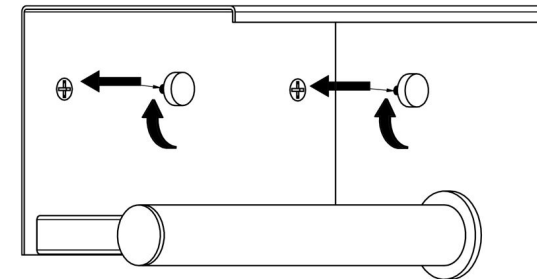

Product Description

Line: Academia

Type: Toilet Roll Holder with cover

Code: 21807

Metal: Brass

Product Photo

Mounting Instructions

1

2

Technical Sheet

KATSIERIS BROS S.A.

Industry Bathroom accessories, Design & Manufacturing, Koropi Industrial Region, Loc: Poka 194 00, Koropi P.O. 27. Athens-Greece T:+30 210 6627 500, F:+30 210 6626 830
info@sanco.gr, www.sanco.gr

Environmental Management System
EAOT EN ISO 14001:2004
Cert. No 144/T/2010