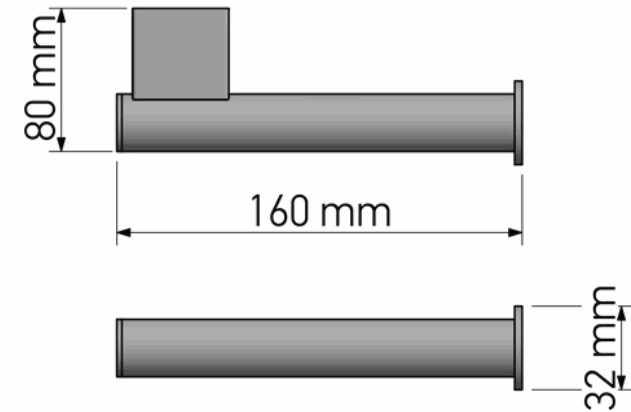

Technical Sheet

Finishing : Chrome
Metal : Brass

KATSIERIS BROS S.A.

Industry Bathroom accessories, Design & Manufacturing, Koropi Industrial Region, Loc: Poka 194 00, Koropi P.O. 27. Athens-Greece T:+30 210 6627 500, F:+30 210 6626 830
info@sanco.gr, www.sanco.gr

Environmental Management System
EAOT EN ISO 14001:2004
Cert. No 144/1/2010