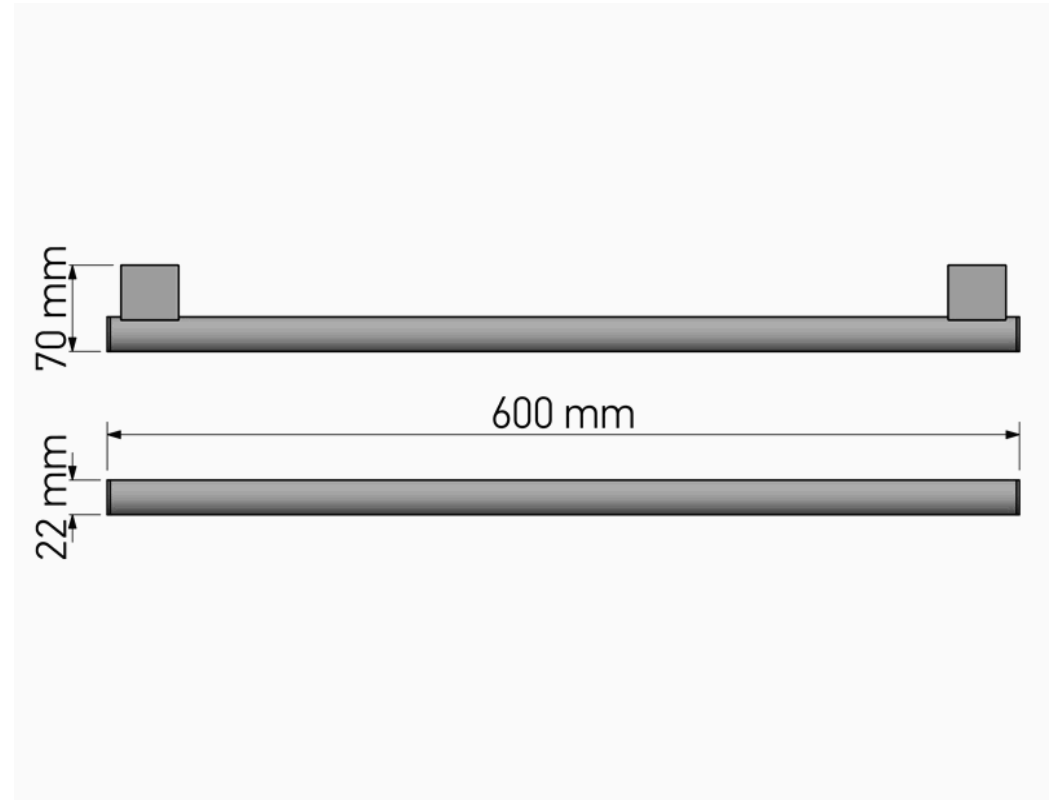

Technical Sheet

Finishing : Chrome
Metal : Brass

KATSIERIS BROS S.A.

Industry Bathroom accessories, Design & Manufacturing, Koropi Industrial Region, Loc: Poka 194 00, Koropi P.O. 27. Athens-Greece T:+30 210 6627 500, F:+30 210 6626 830
info@sanco.gr, www.sanco.gr

Environmental Management System
EAOT EN ISO 14001:2004
Cert. No 144/1/2010