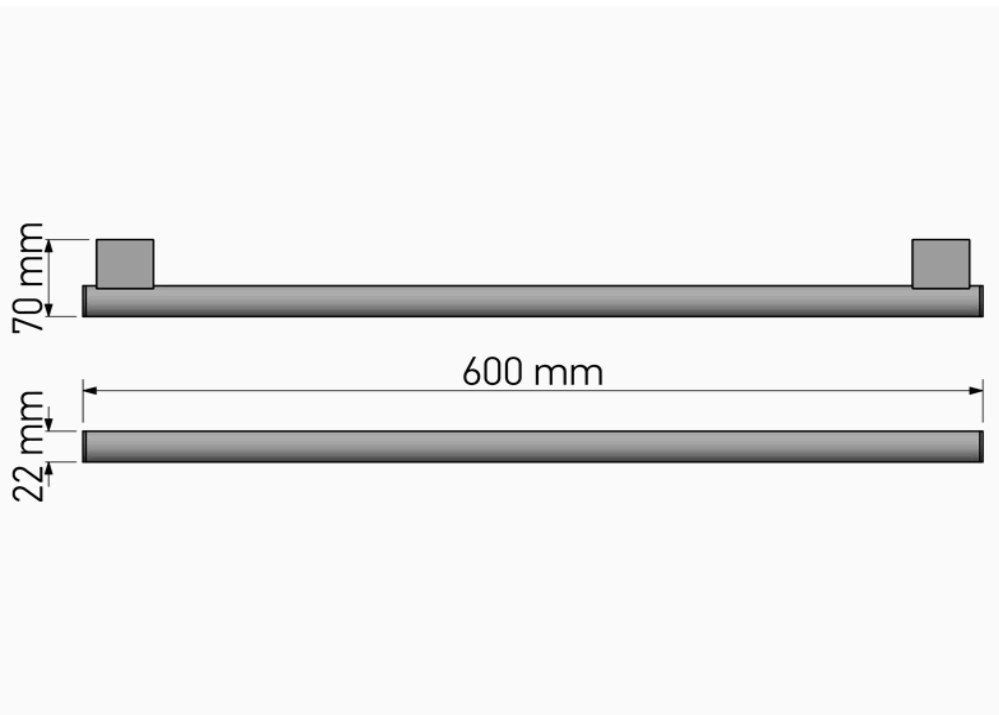

Technical Sheet

KATSIERIS BROS S.A.

Industry Bathroom accessories, Design & Manufacturing, Koropi Industrial Region, Loc: Poka 194 00, Koropi P.O. 27. Athens-Greece T:+30 210 6627 500, F:+30 210 6626 830
info@sanco.gr, www.sanco.gr

Environmental Management System
EAOT EN ISO 14001:2004
Cert. No 144/1/2010