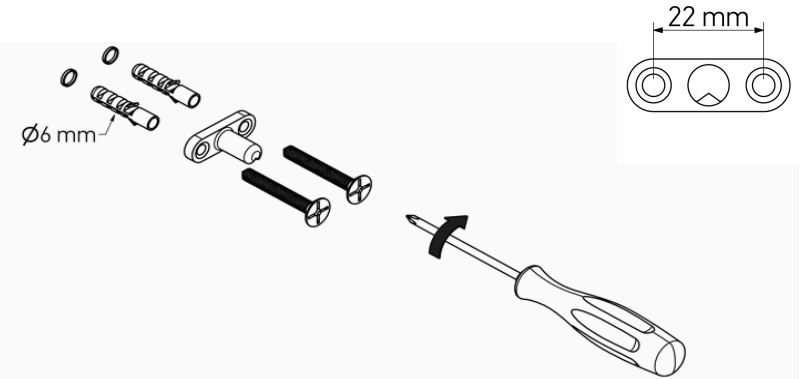

Product Description

Line: Academia

Type: Single Towel Rail 60cm

Code: 21804

Metal: Brass

Product Photo

Mounting Instructions

1

2

3

Technical Sheet

KATSIERIS BROS S.A.

Industry Bathroom accessories, Design & Manufacturing, Koropi Industrial Region, Loc: Poka 194 00, Koropi P.O. 27. Athens-Greece T:+30 210 6627 500, F:+30 210 6626 830
info@sanco.gr, www.sanco.gr

Environmental Management System
EAOT EN ISO 14001:2004
Cert. No 144/1/2010