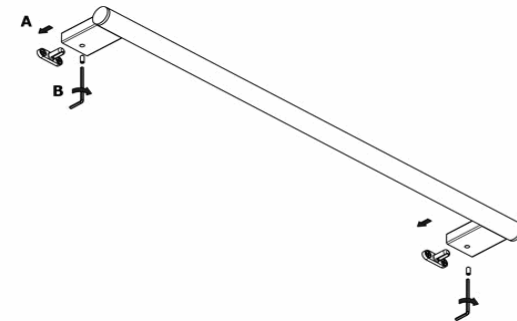

Product Description

Line: Academia

Type: Single Towel Rail 60cm

Code: 21804

Metal: Brass

Product Photo

Mounting Instructions

1

2

3

Technical Sheet

KATSIERIS BROS S.A.

Industry Bathroom accessories, Design & Manufacturing, Koropi Industrial Region, Loc: Poka 194 00, Koropi P.O. 27. Athens-Greece T:+30 210 6627 500, F:+30 210 6626 830
info@sanco.gr, www.sanco.gr

Environmental Management System
EAOT EN ISO 14001:2004
Cert. No 144/1/2010