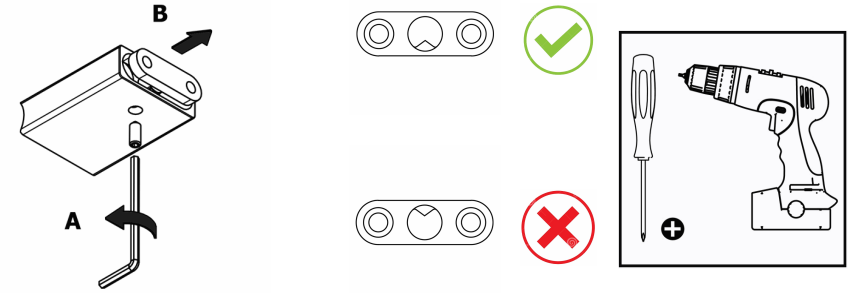

Product Description

Line: Academia

Type: Single Towel Rail 60cm

Code: 21804

Metal: Brass

Product Photo

Mounting Instructions

1

2