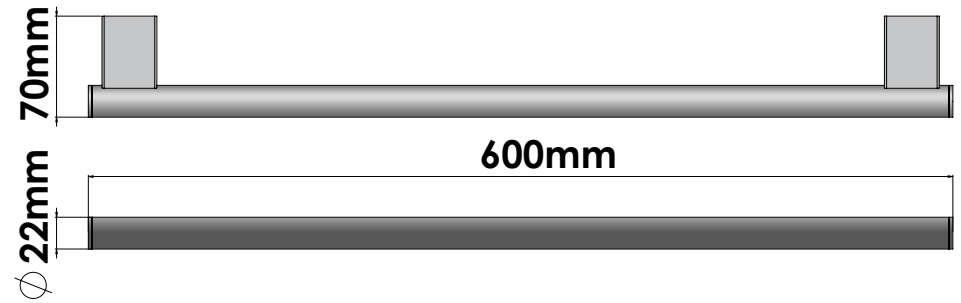

Product Description

Line Academia
 Type Single Towel Rail (60cm)
 Code 21804-60-A03

Technical Sheet

Finishing Chrome
 Metal Brass

KATSIERIS BROS S.A.

Industry Bathroom accessories, Design & Manufacturing, Koropi Industrial Region, Loc: Poka 194 00, Koropi P.O. 27. Athens-Greece T:+30 210 6627 500, info@sanco.gr, www.sanco.gr