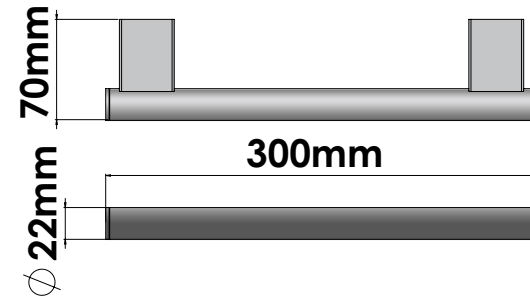

Product Description

Line Academia
 Type Single Towel Rail (30cm)
 Code 21804-30-A03

Technical Sheet

Finishing Chrome
 Metal Brass

KATSIERIS BROS S.A.

Industry Bathroom accessories, Design & Manufacturing, Koropi Industrial Region, Loc: Poka 194 00, Koropi P.O. 27. Athens-Greece T:+30 210 6627 500, info@sanco.gr, www.sanco.gr