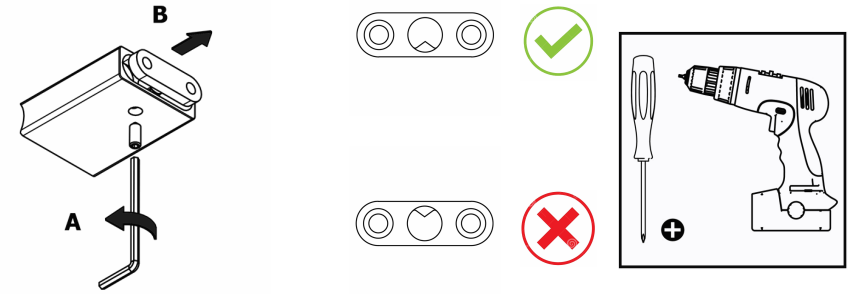

Product Description

Line: Academia
Type: Soap Dish wall Mounted
Code: 21802
Metal: Brass

Product Photo

Mounting Instructions

1

2