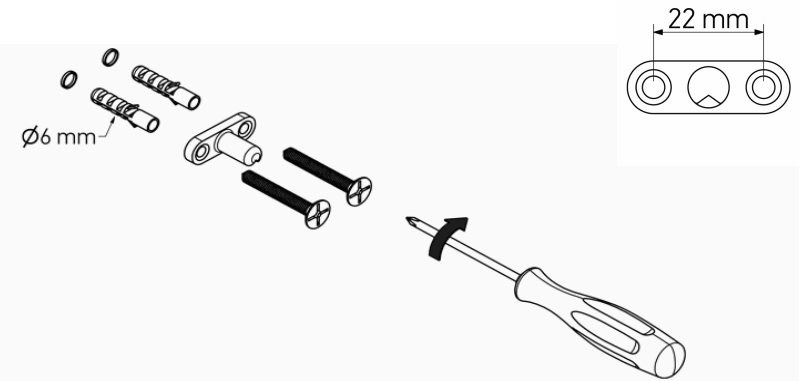

Product Description

Line: Academia
Type: Soap Dish wall Mounted
Code: 21802
Metal: Brass

Product Photo

Mounting Instructions

1

2

3

Technical Sheet

KATSIERIS BROS S.A.

Industry Bathroom accessories, Design & Manufacturing, Koropi Industrial Region, Loc: Poka 194 00, Koropi P.O. 27. Athens-Greece T:+30 210 6627 500, F:+30 210 6626 830
info@sanco.gr, www.sanco.gr

Environmental Management System
EAOT EN ISO 14001:2004
Cert. No 144/1/2010