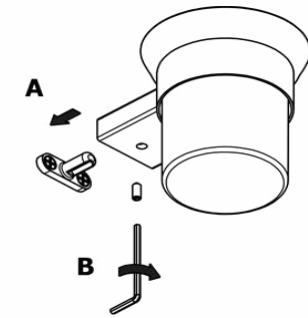

Product Description

Line: Academia

Type: Glass Holder wall Mounted

Code: 21801

Metal: Brass

Product Photo

Mounting Instructions

1

2

3

Technical Sheet

KATSIERIS BROS S.A.

Industry Bathroom accessories, Design & Manufacturing, Koropi Industrial Region, Loc: Poka 194 00, Koropi P.O. 27. Athens-Greece T:+30 210 6627 500, F:+30 210 6626 830
info@sanco.gr, www.sanco.gr