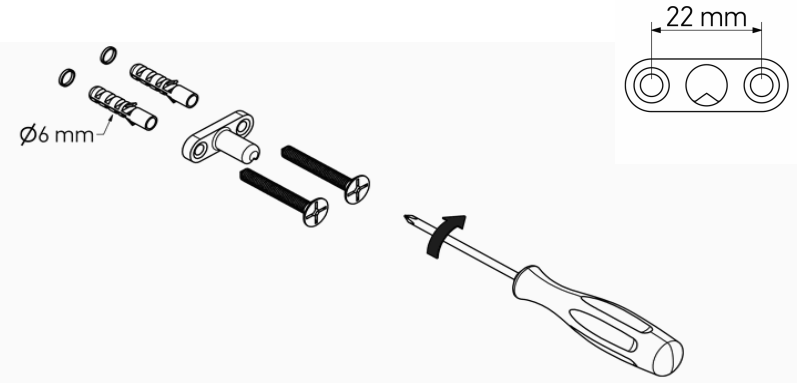

Product Description

Line: Academia

Type: Glass Holder wall Mounted

Code: 21801

Metal: Brass

Product Photo

Mounting Instructions

1

2

3

Technical Sheet

KATSIERIS BROS S.A.

Industry Bathroom accessories, Design & Manufacturing, Koropi Industrial Region, Loc: Poka 194 00, Koropi P.O. 27. Athens-Greece T:+30 210 6627 500, F:+30 210 6626 830
info@sanco.gr, www.sanco.gr