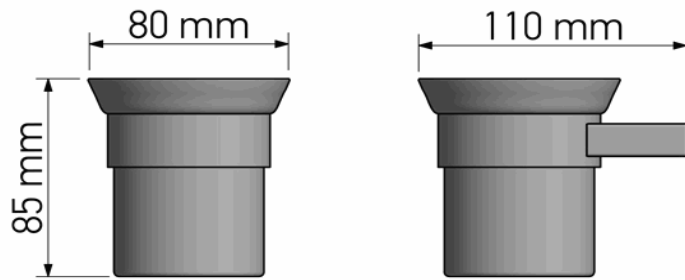

Technical Sheet

KATSIERIS BROS S.A.

Industry Bathroom accessories, Design & Manufacturing, Koropi Industrial Region, Loc: Poka 194 00, Koropi P.O. 27. Athens-Greece T:+30 210 6627 500, F:+30 210 6626 830
info@sanco.gr, www.sanco.gr