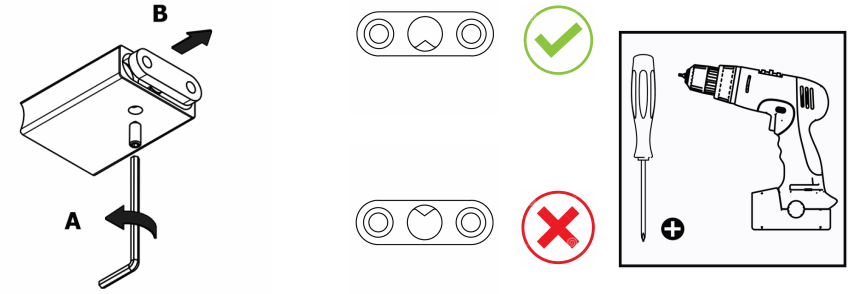

Product Description

Line: Academia

Type: Glass Holder wall Mounted

Code: 21801

Metal: Brass

Product Photo

Mounting Instructions

1

2