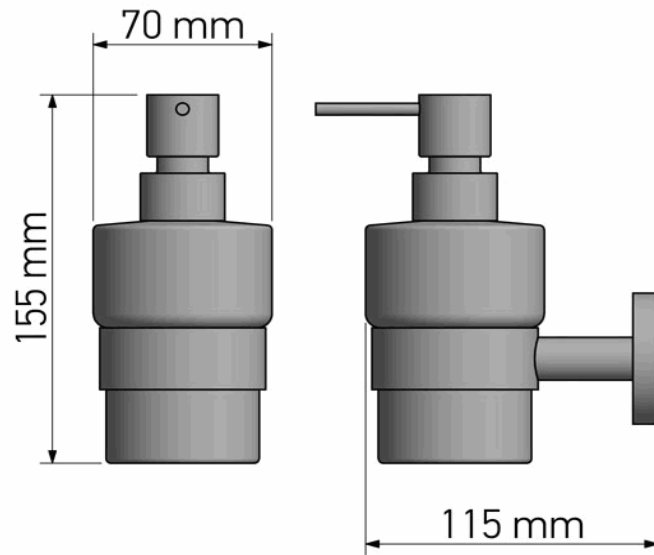

Technical Sheet

KATSIERIS BROS S.A.

Industry Bathroom accessories, Design & Manufacturing, Koropi Industrial Region, Loc: Poka 194 00, Koropi P.O. 27. Athens-Greece T:+30 210 6627 500
info@sanco.gr, www.sanco.gr