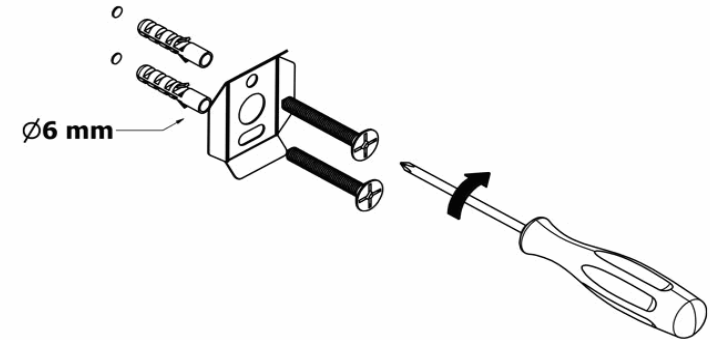

Product Description

Line: Galaxy

Type: Dispenser wall Mounted

Code: 19922

Metal: Brass

Product Photo

Mounting Instructions

1

2

3

Technical Sheet

KATSIERIS BROS S.A.

Industry Bathroom accessories, Design & Manufacturing, Koropi Industrial Region, Loc: Poka 194 00, Koropi P.O. 27. Athens-Greece T:+30 210 6627 500
info@sanco.gr, www.sanco.gr