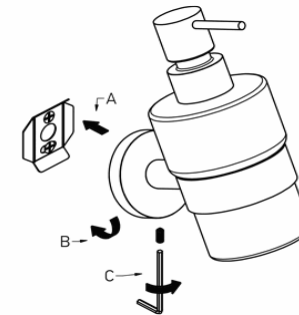

Product Description

Line: Galaxy

Type: Dispenser wall Mounted

Code: 19922

Metal: Brass

Product Photo

Mounting Instructions

1

2

3

Technical Sheet

KATSIERIS BROS S.A.

Industry Bathroom accessories, Design & Manufacturing, Koropi Industrial Region, Loc: Poka 194 00, Koropi P.O. 27. Athens-Greece T:+30 210 6627 500
info@sanco.gr, www.sanco.gr