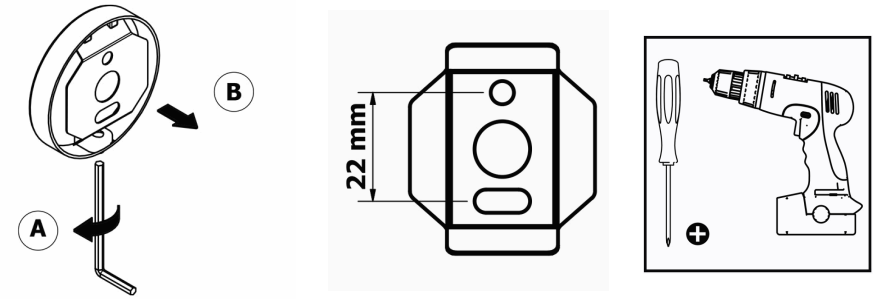

Product Description

Line: Galaxy

Type: Dispenser wall Mounted

Code: 19922

Metal: Brass

Product Photo

Mounting Instructions

1

2