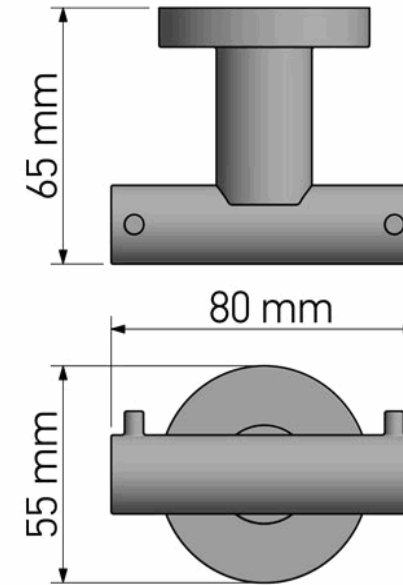

Technical Sheet

Finishing : Chrome
Metal : Brass

KATSIERIS BROS S.A.

Industry Bathroom accessories, Design & Manufacturing, Koropi Industrial Region, Loc: Poka 194 00, Koropi P.O. 27. Athens-Greece T:+30 210 6627 500, F:+30 210 6626 830
info@sanco.gr, www.sanco.gr

Environmental Management System
EAOT EN ISO 14001:2004
Cert. No 144/Γ/2010