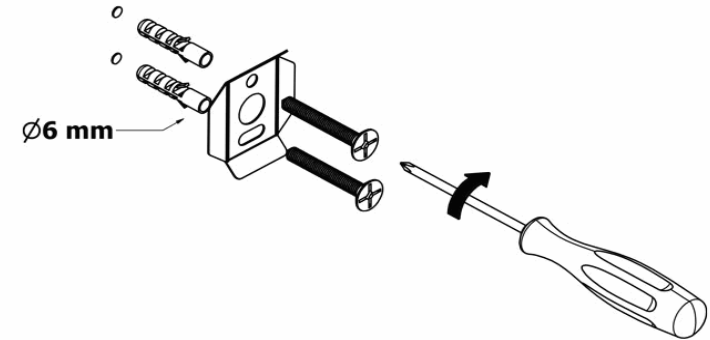

Product Description

Line: Galaxy

Type: Double Bath Robe Hook

Code: 19918

Metal: Brass

Product Photo

Mounting Instructions

1

2

3

Technical Sheet

KATSIERIS BROS S.A.

Industry Bathroom accessories, Design & Manufacturing, Koropi Industrial Region, Loc: Poka 194 00, Koropi P.O. 27. Athens-Greece T:+30 210 6627 500
info@sanco.gr, www.sanco.gr