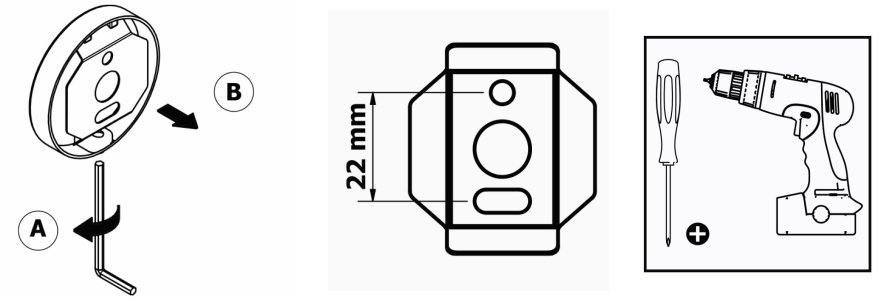

Product Description

Line: Galaxy

Type: Double Bath Robe Hook

Code: 19918

Metal: Brass

Product Photo

Mounting Instructions

1

2