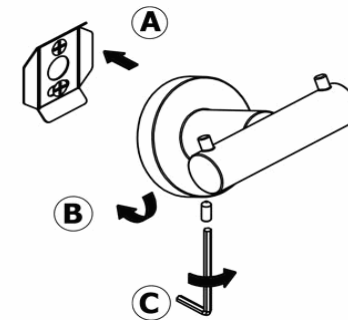

Product Description

Line: Galaxy

Type: Double Bath Robe Hook

Code: 19918

Metal: Brass

Product Photo

Mounting Instructions

1

2

3

Technical Sheet

KATSIERIS BROS S.A.

Industry Bathroom accessories, Design & Manufacturing, Koropi Industrial Region, Loc: Poka 194 00, Koropi P.O. 27. Athens-Greece T:+30 210 6627 500
info@sanco.gr, www.sanco.gr