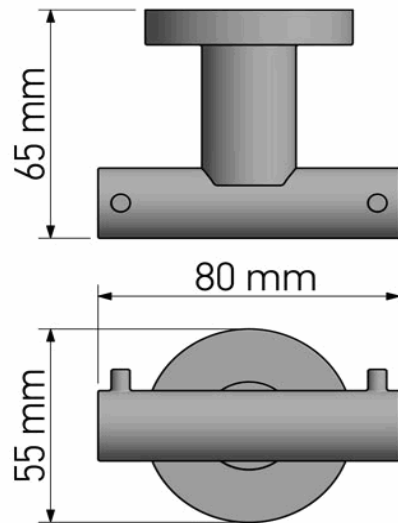

Technical Sheet

KATSIERIS BROS S.A.

Industry Bathroom accessories, Design & Manufacturing, Koropi Industrial Region, Loc: Poka 194 00, Koropi P.O. 27. Athens-Greece T:+30 210 6627 500
info@sanco.gr, www.sanco.gr