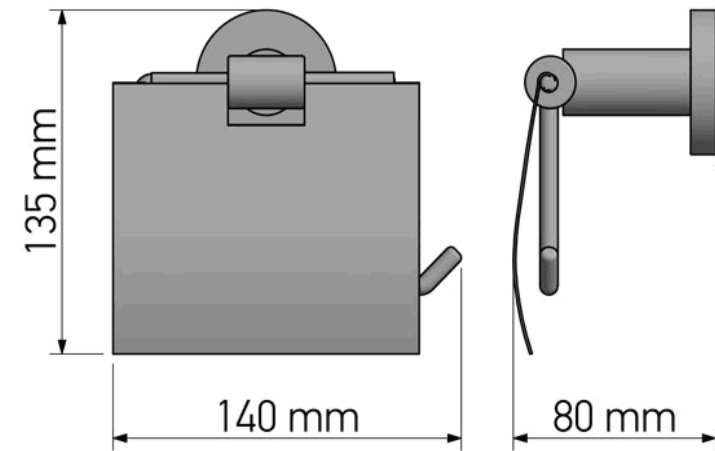

Technical Sheet

Finishing : Chrome
Metal : Brass

KATSIERIS BROS S.A.

Industry Bathroom accessories, Design & Manufacturing, Koropi Industrial Region, Loc: Poka 194 00, Koropi P.O. 27. Athens-Greece T:+30 210 6627 500, F:+30 210 6626 830
info@sanco.gr, www.sanco.gr

Environmental Management System
EAOT EN ISO 14001:2004
Cert. No 144/Γ/2010