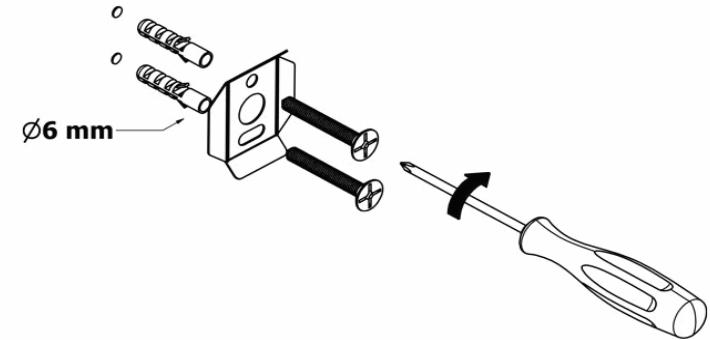

Product Description

Line: Galaxy

Type: Toilet Roll Holder with cover

Code: 19917

Metal: Brass

Product Photo

Mounting Instructions

1

2

3

Technical Sheet

KATSIERIS BROS S.A.

Industry Bathroom accessories, Design & Manufacturing, Koropi Industrial Region, Loc: Poka 194 00, Koropi P.O. 27. Athens-Greece T:+30 210 6627 500
info@sanco.gr, www.sanco.gr

Environmental Management System
EAOT EN ISO 14001:2004
Cert. No 144/1/2010