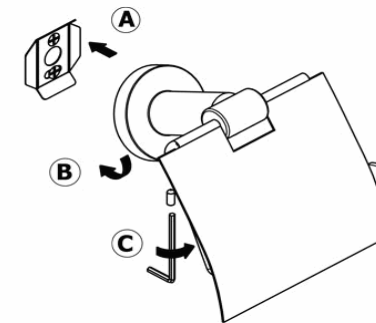

Product Description

Line: Galaxy

Type: Toilet Roll Holder with cover

Code: 19917

Metal: Brass

Product Photo

Mounting Instructions

1

2

3

Technical Sheet

KATSIERIS BROS S.A.

Industry Bathroom accessories, Design & Manufacturing, Koropi Industrial Region, Loc: Poka 194 00, Koropi P.O. 27. Athens-Greece T:+30 210 6627 500
info@sanco.gr, www.sanco.gr

Environmental Management System
EAOT EN ISO 14001:2004
Cert. No 144/1/2010