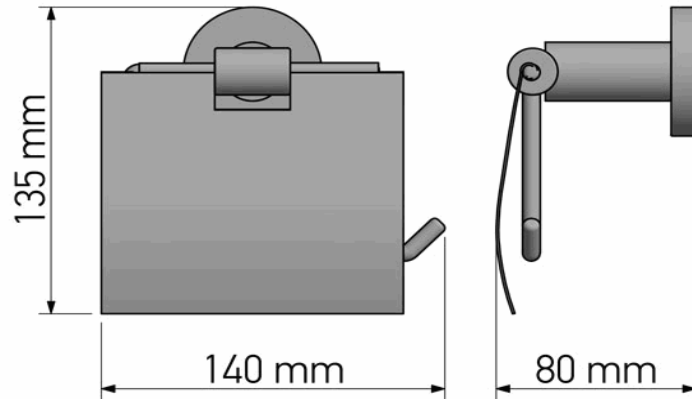

Technical Sheet

KATSIERIS BROS S.A.

Industry Bathroom accessories, Design & Manufacturing, Koropi Industrial Region, Loc: Poka 194 00, Koropi P.O. 27. Athens-Greece T:+30 210 6627 500
info@sanco.gr, www.sanco.gr

Environmental Management System
EAOT EN ISO 14001:2004
Cert. No 144/1/2010