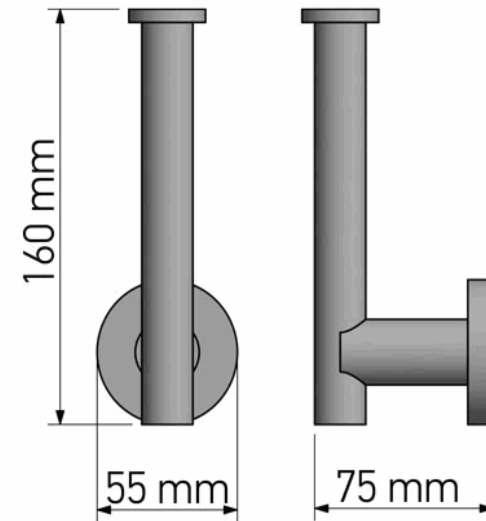

Product Description

Line : Galaxy
Type : Spare Toilet Roll Holder
Code : 19916

Technical Sheet

Finishing : Chrome
Metal : Brass

KATSIERIS BROS S.A.

Industry Bathroom accessories, Design & Manufacturing, Koropi Industrial Region, Loc: Poka 194 00, Koropi P.O. 27. Athens-Greece T:+30 210 6627 500, F:+30 210 6626 830
info@sanco.gr, www.sanco.gr

Environmental Management System
EAOT EN ISO 14001:2004
Cert. No 144/I/2010