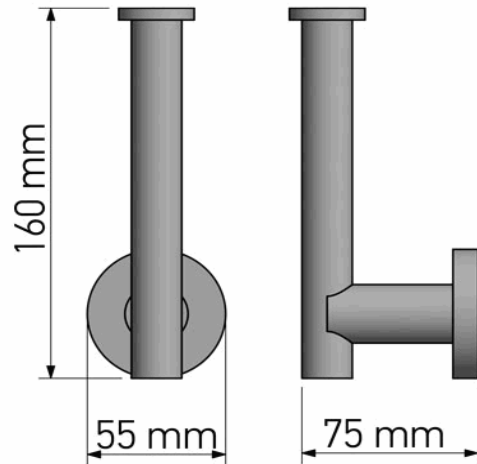

Technical Sheet

KATSIERIS BROS S.A.

Industry Bathroom accessories, Design & Manufacturing, Koropi Industrial Region, Loc: Poka 194 00, Koropi P.O. 27. Athens-Greece T:+30 210 6627 500
info@sanco.gr, www.sanco.gr