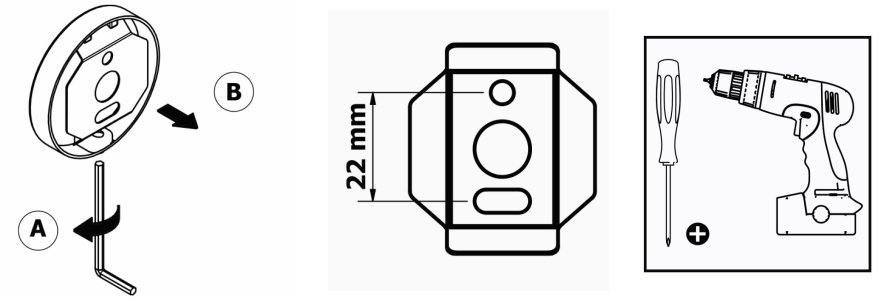

Product Description

Line: Galaxy

Type: Spare Toilet Roll Holder

Code: 19916

Metal: Brass

Product Photo

Mounting Instructions

1

2