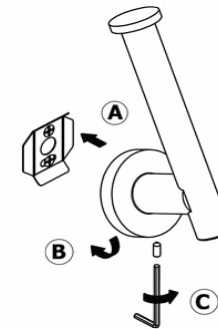

Product Description

Line: Galaxy

Type: Spare Toilet Roll Holder

Code: 19916

Metal: Brass

Product Photo

Mounting Instructions

1

2

3

Technical Sheet

KATSIERIS BROS S.A.

Industry Bathroom accessories, Design & Manufacturing, Koropi Industrial Region, Loc: Poka 194 00, Koropi P.O. 27. Athens-Greece T:+30 210 6627 500
info@sanco.gr, www.sanco.gr