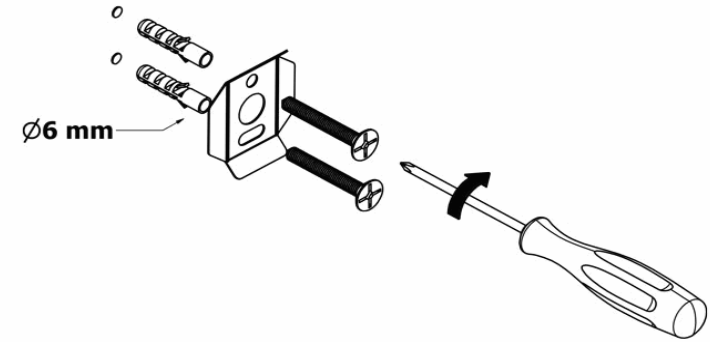

Product Description

Line: Galaxy

Type: Spare Toilet Roll Holder

Code: 19916

Metal: Brass

Product Photo

Mounting Instructions

1

2

3

Technical Sheet

KATSIERIS BROS S.A.

Industry Bathroom accessories, Design & Manufacturing, Koropi Industrial Region, Loc: Poka 194 00, Koropi P.O. 27. Athens-Greece T:+30 210 6627 500
info@sanco.gr, www.sanco.gr