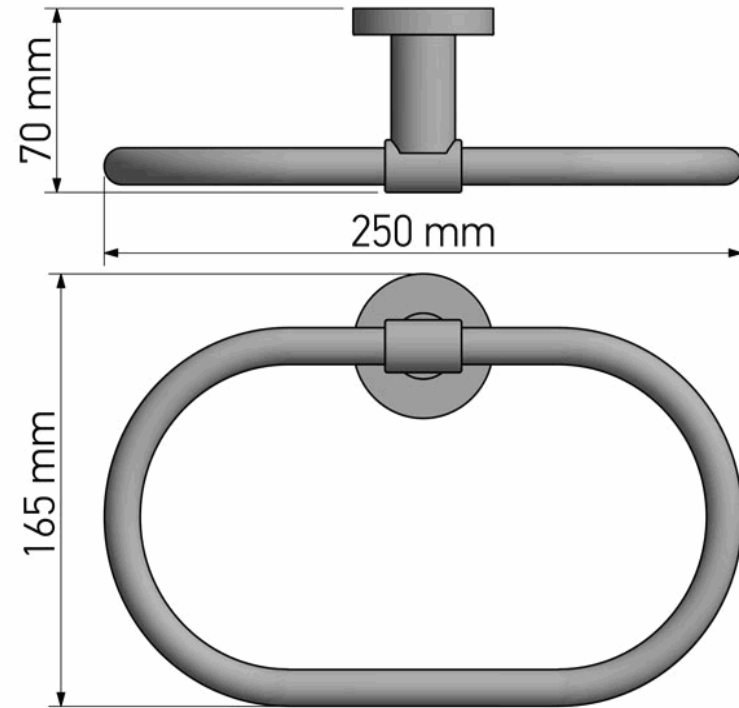

Technical Sheet

Finishing : Chrome
Metal : Brass

KATSIERIS BROS S.A.

Industry Bathroom accessories, Design & Manufacturing, Koropi Industrial Region, Loc: Poka 194 00, Koropi P.O. 27. Athens-Greece T:+30 210 6627 500, F:+30 210 6626 830
info@sanco.gr, www.sanco.gr

Environmental Management System
EAOT EN ISO 14001:2004
Cert. No 144/1/2010